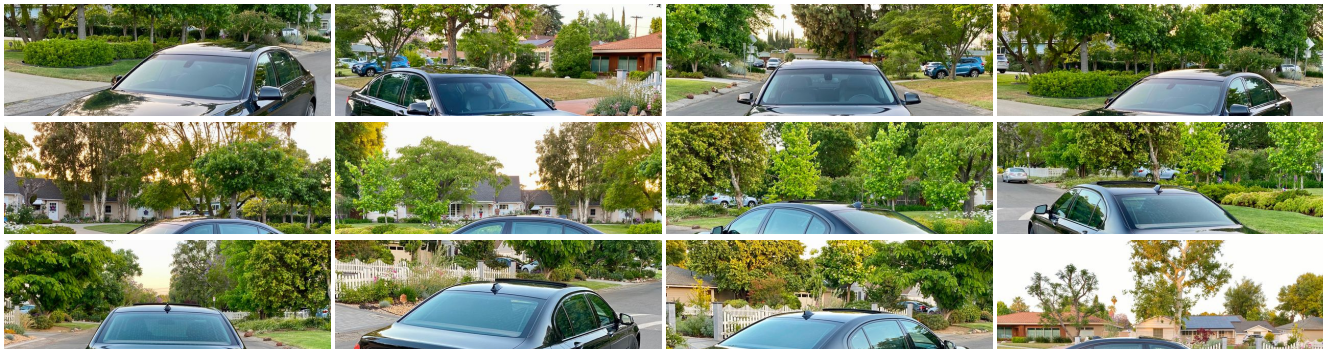

[310-987-1212](tel:310-987-1212)

5950 Laurel Canyon Blvd, North Hollywood, CA 91607

Photos

Details

Contact

Specifications:

Year:	2009
VIN:	WBAKB83549CY57911
Make:	BMW
Stock:	7911
Model/Trim:	750Li LOADED 52K MLS NAVIGATION NEW TIRES SERVICE RECORDS
Condition:	Pre-Owned
Body:	Sedan
Exterior:	Black Sapphire Metallic
Engine:	4.4L DOHC 32-valve twin-turbocharged V8 engine -inc: 4-overhead camshafts, piezo direct fuel injection, double-VANOS steplessly variable valve timing
Interior:	Black Leather
Mileage:	52,979
Drivetrain:	Rear Wheel Drive
Economy:	City 14 / Highway 21

Exterior

- 18" x 8.0" star-spoke alloy wheels (style 250) -inc: P245/50R18 all-season run-flat tires
- Adaptive brakelights- Body-color front/rear bumpers
- Body-color illuminated door handles -inc: ground illumination
- Body-color pwr heated auto-dimming mirrors -inc: 2-position memory, RH auto tilt-down in reverse