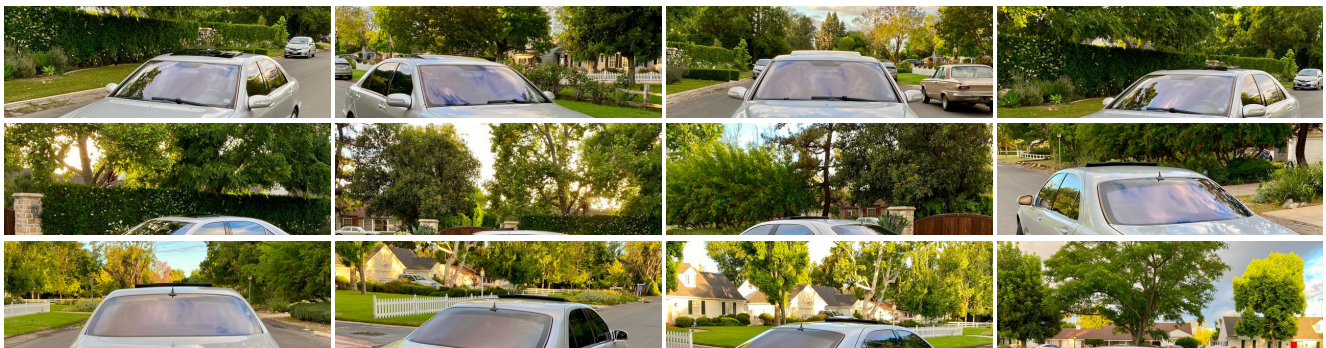

5950 Laurel Canyon Blvd, North Hollywood, CA 91607

Photos

Details

Contact

Specifications:

Year:	2004
VIN:	WDBNG75J14A414303
Make:	Mercedes-Benz
Stock:	4303
Model/Trim:	S500 5.0L 79K MLS NAVIGATION SERVICE RECORDS NEW TIRES
Condition:	Pre-Owned
Body:	Sedan
Exterior:	Brilliant Silver Metallic
Engine:	5.0L SOHC SMPI 24-valve aluminum-alloy V8 engine
Interior:	Ash Leather
Mileage:	79,895
Drivetrain:	Rear Wheel Drive
Economy:	City 16 / Highway 24