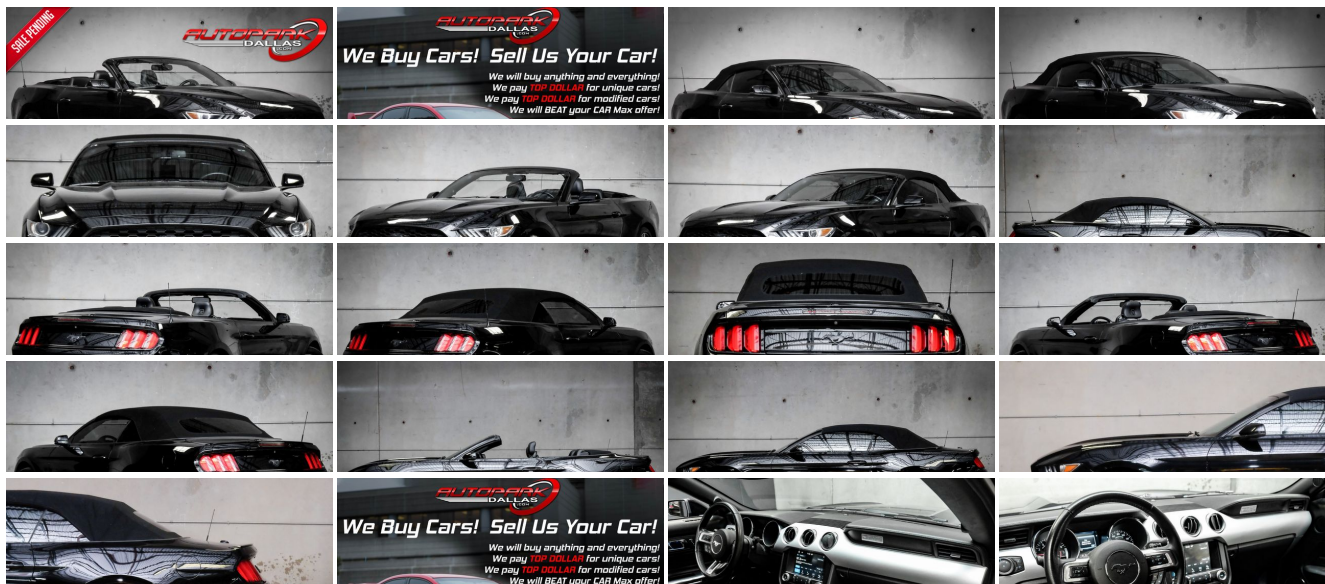

2016 Ford Mustang EcoBoost Premium

Website Price \$16,995

View this vehicle on our website at autoparkdallas.com

(214) 945-2601

2061 S Stemmons Fwy , Lewisville, TX 75067

- Photos
- Details
- Contact

Specifications:

Year:	2016
VIN:	1FATP8UH8G5291440
Make:	Ford
Model/Trim:	Mustang EcoBoost Premium
Condition:	Pre-Owned
Body:	Convertible
Exterior:	Shadow Black
Engine:	ENGINE: 2.3L ECOBOOST
Interior:	Ebony Leather
Transmission:	TRANSMISSION: 6-SPEED SELECTSHIFT AUTOMATIC
Mileage:	69,846
Drivetrain:	Rear Wheel Drive
Economy:	City 20 / Highway 29

Vehicle Description

AutoPark Dallas is thrilled to offer you this 2016 Ford Mustang EcoBoost Premium for sale! American made muscle with over 50+ years of production, its hard to say that any generation now a days in the US doesn't know what a Ford Mustang is. Every new Generation of Mustang gets nice change up that makes it more appealing to the crowds and with our 2016 Mustang here at APD being the 6th generation there are many new things! The obvious body style change up being more aggressive is a plus, but the inclusion of a EcoBoost engine makes a gas guzzler into a sick pocket-easing daily driver! Not to forget mentioning this pony is a DROP TOP CONVERTIBLE!!! A piece of American heritage ready for the next ride out on the town, but for now this Pony is parked in our indoor 16,000 Sq Ft Showroom located in Dallas , Texas amongst our inventory of 100+ other Performance / Modified and Luxury cars!