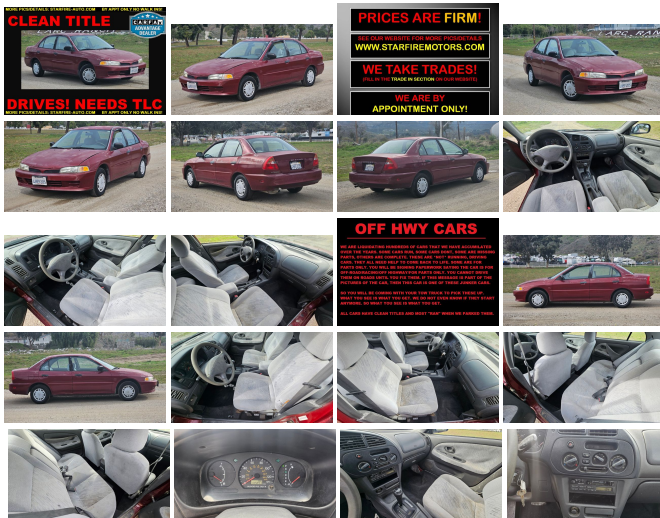

1999 Mitsubishi Mirage DRIVES BUT NEEDS WORK

View this car on our website at starfire-auto.com/6797484/ebrochure

MORE PICS/DETAILS: STARFIRE-AUTO.COM BY APPT ONLY NO WALK INS!

CLEAN TITLE

CARFAX ADVANTAGE DEALER

DRIVES! NEEDS TLC

MORE PICS/DETAILS: STARFIRE-AUTO.COM BY APPT ONLY NO WALK INS!

Our Price **\$1,490**

Specifications:

Year: 1999
VIN: JA3AY26A0XU031968
Make: Mitsubishi
Stock: DF51125P9M
Model/Trim: Mirage DRIVES BUT NEEDS WORK
Condition: Pre-Owned
Body: Sedan
Exterior: Phoenix Red
Engine: 1.5L SOHC MFI 12-valve 4-cyl engine
Interior: Gray Cloth
Transmission: 4-SPEED AUTOMATIC TRANSMISSION W/OD
Mileage: 137,241
Drivetrain: Front Wheel Drive
Economy: City 28 / Highway 36

FOR PARTS OR OFF ROAD ONLY. BRING A TOW TRUCK!

IT RUNS AND DRIVES BUT THE CHECK ENGINE LIGHT COMES ON FOR OXYGEN SENSORS. WE DONT HAVE TIME TO FIX IT

HAVE TIME TO WAIT.

YOU'LL BE GIVEN THE TITLE TO REGISTER IT YOURSELF

Snapshot

1999 MITSUBISHI MIRAGE DE

No accidents or damage reported to CARFAX

9 Service history records

5 Previous owners

Types of owners: Rental, Lease, Personal

Last owned in California

137,234 Last reported odometer reading