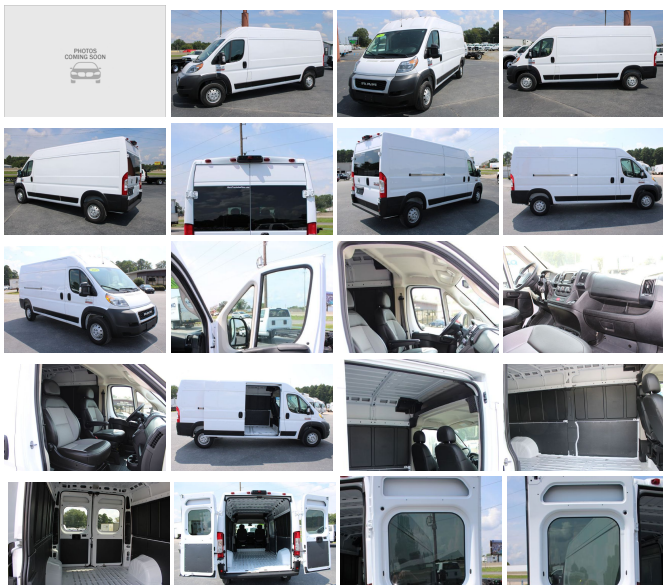

Specifications:

Year:	2019
VIN:	3C6TRVDG0KE508395
Make:	Ram
Stock:	C2422
Model/Trim:	ProMaster Cargo Van 159WB HIGH ROOF CARGO
Condition:	Pre-Owned
Body:	Minivan/Van
Exterior:	WHITE
Engine:	ENGINE: 3.6L V6 24V VVT
Interior:	GRAY
Mileage:	9,848
Drivetrain:	Front Wheel Drive

2019 RAM 2500 PROMASTER 159-WB HIGH ROOF CARGO FRONT WHEELDRIVE 3.6 L GAS ENGINE ANTOMATIC TRANSMISSION. This Work Van Comes Power Windows, Power Locks, Manual Mirrors, Tilt Steering Wheel, Blue Tooth Phone Controls, Key- Fob, Tow Haul Mode, Back-up Camera, am/fm/xm/radio, Vinyl Floor, Vinyl Seats, Sliding Side Door, Barn Style Rear Doors, Wall Liner Package.

Current Oil and Filter Service.