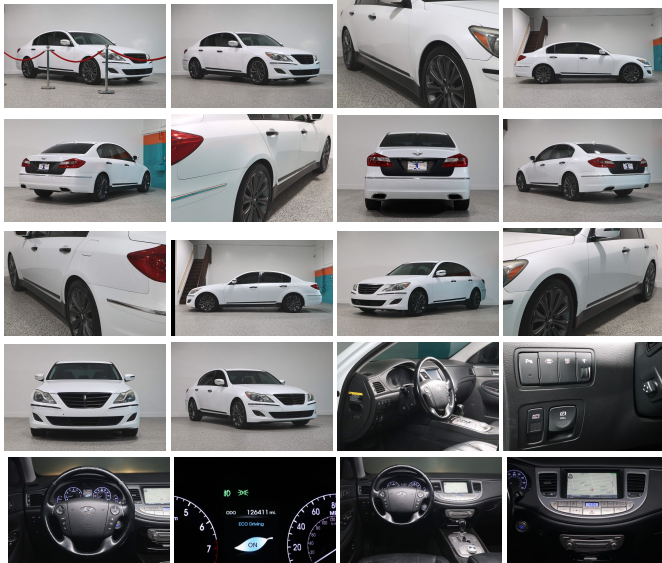

## 2014 Hyundai Genesis 5.0L R-Spec

View this car on our website at [no1autosales.com/6790725/ebrochure](http://no1autosales.com/6790725/ebrochure)

Our Price **\$10,995**

**Specifications:**

**Year:** 2014  
**VIN:** KMHGC4DH2EU266113  
**Make:** Hyundai  
**Model/Trim:** Genesis 5.0L R-Spec  
**Condition:** Pre-Owned  
**Body:** Sedan  
**Exterior:** Casablanca White  
**Engine:** Engine: 5.0L GDI DOHC V8 w/Dual CVVT  
**Interior:** Jet Black Leather  
**Mileage:** 126,411  
**Drivetrain:** Rear Wheel Drive  
**Economy:** City 15 / Highway 23

**\*\*\* WARRANTY! CARFAX GUARANTEED! 37 SERVICE RECORDS! R-SPEC PERFORMANCE! FLORIDA VEHICLE! TRADES WELCOME! \*\*\*** Quality and performance come together with luxury and style in this 2014 Hyundai Genesis 5.0L R-SPEC sedan. This example is extremely clean inside and out and has been exceptionally well maintained by it's previous owner with 37 documented service records. Equipped with a 5.0L V8 engine, Sunroof, Navigation, Remote Entry, Premium Sound System, Leather, Power Seats, Cooled/Heated Seats, Power Windows/Locks/Mirrors, Cruise Control, Bluetooth, Climate Control, Rear AC and 19 inch Alloys. Only \$10,995 Cash! Bank Financing Available. \* View more photos at [www.no1autosales.com](http://www.no1autosales.com)\*

We here at #1 Auto Sales strive to make this your most enjoyable automotive purchasing experience with our hand selected inventory consisting of the highest quality, clean title vehicles! The overwhelming majority of our inventory has a vehicle warranty with additional coverages available to customize to your liking. For those who prefer a more personal touch and wish to avoid dealing with banks or third party lenders and their generic approvals, we offer our own custom-tailored "Buy Here-Pay Here" program that is structured around the needs and desires of each individual customer!