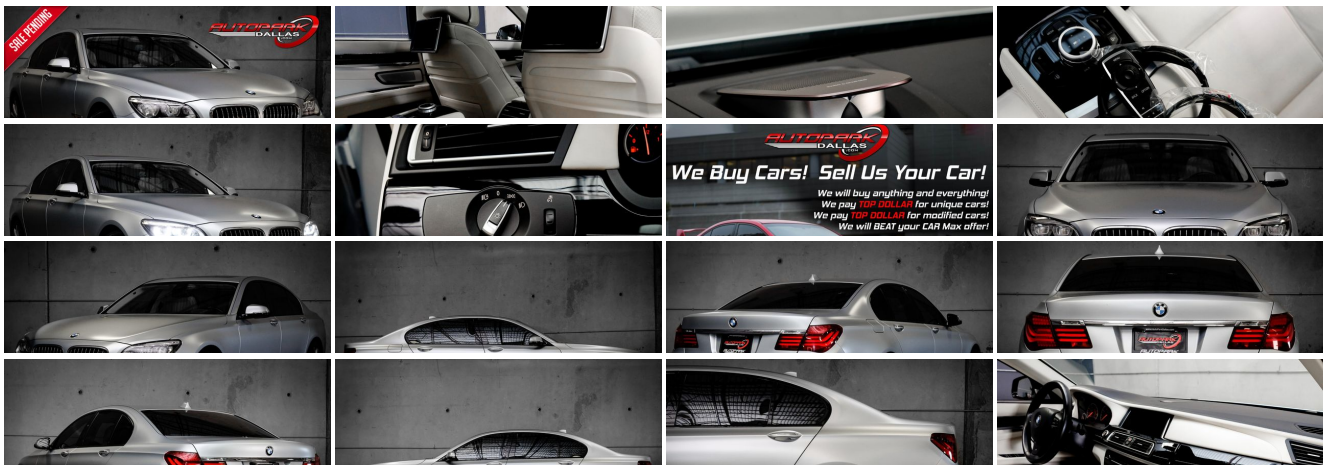

**2013 BMW 750i 130k MSRP BMW INDIVIDUAL LOADED!
Satin Paint! RARE**

Website Price \$29,995

View this vehicle on our website at autoparkdallas.com

(214) 945-2601

2061 S Stemmons Fwy , Lewisville, TX 75067

Photos

Details

Contact

Specifications:

Year:	2013
VIN:	WBAYA8C56DC996590
Make:	BMW
Model/Trim:	750i 130k MSRP BMW INDIVIDUAL LOADED! Satin Paint! RARE
Condition:	Pre-Owned
Body:	Sedan
Exterior:	Silver
Engine:	4.4-liter TwinPower Turbo 32-valve 445-hp V-8 engine -inc: Double-VANOS & Valvetronic variable valve control, high-precision direct injection
Interior:	Opal White Leather
Transmission:	8-speed automatic transmission -inc: automatic & manual shift modes both w/fully synchronized electronic gear changes
Mileage:	43,689
Drivetrain:	Rear Wheel Drive
Economy:	City 17 / Highway 25

Vehicle Description

AutoPark Dallas is thrilled to offer you this BMW Individual Special Ordered 2013 BMW 750i in Frozen Silver for sale! The BMW Individual ordering is a process offered to individuals that allow for specific taste and request, with many hours and a lot of effort put into supplying a specific demand for the delivery of this BMW 750i. A huge stand-off from regular a 750i is immediately demonstrated on the exterior, as the Factory Frozen Silver (for this specific year) was a color only available on the BMW M5! Open the door to this BMW to be greeted by the beautiful Opal White Merino leather with contrasting Piano Finish Black interior trim, every available comfort option, and even the Rear Entertainment Package! This BMW is INSANE! DO. NOT. HESITATE! To come swing by and check out the BMW 750i parked in our indoor 16,000 Sq Ft Showroom located in Dallas , TX amongst our inventory of 100+ other unique and luxury vehicles!