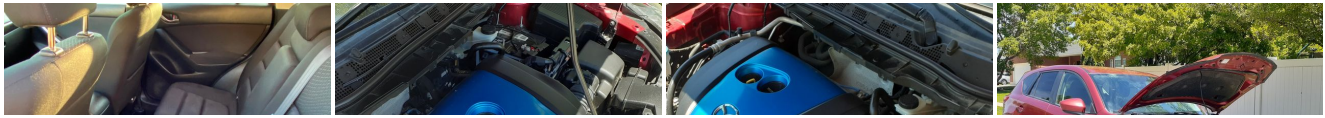

Specifications:

Year:	2013
VIN:	JM3KE4CE2D0148494
Make:	Mazda
Stock:	148494
Model/Trim:	CX-5 Touring
Condition:	Pre-Owned
Body:	SUV
Exterior:	Zeal Red Mica
Engine:	2.0L 16-valve I4 SKYACTIV-G engine -inc: blue urethane engine cover
Interior:	Black Cloth
Mileage:	98,008
Drivetrain:	All Wheel Drive
Economy:	City 25 / Highway 31

Vehicle Description

I have this great looking 2013 Mazda CX-5 Touring for sale, this car is in awesome mechanical condition and runs great. The Mazda CX-5 is a great family vehicle that has tons of space for passengers and is super reliable. The car does have some dings on it from a hailstorm it was caught in which is why I have it priced so well also the reason for the branded title. The CX-5 Touring comes with tons of great features like the nice touch screen radio display, back up camera, Bluetooth with hands free calling, AUX input, USB input, CD, AM/FM radio, navigation, cruise control, power mirrors, power locks, and power windows.. Give me a call or shoot me a text if you would like to come check it out. 247A

Installed Options

Interior