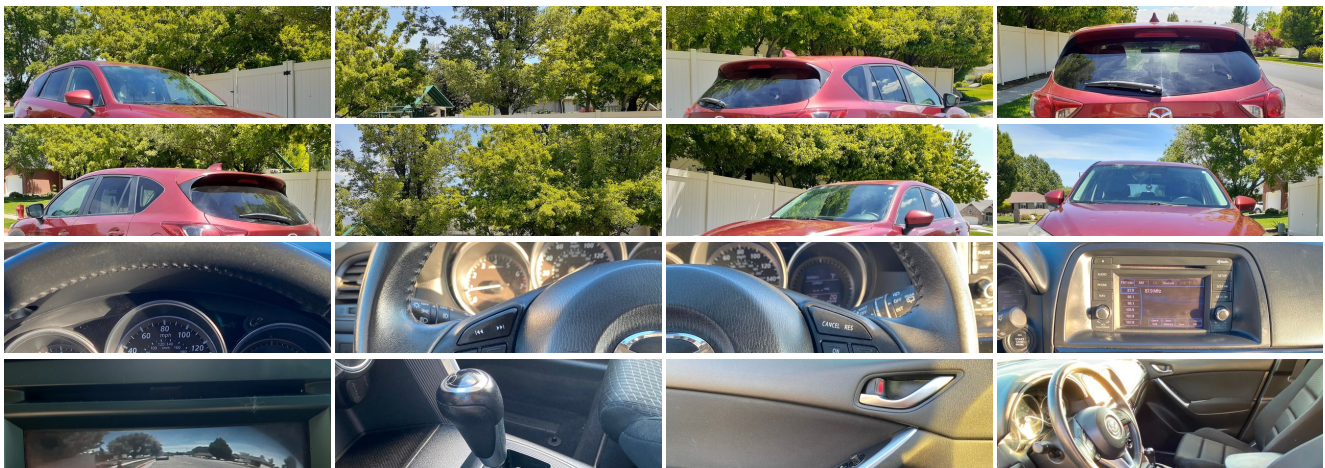

## 2013 Mazda CX-5 Touring

**Khristian Cayias**

**Our Price \$9,971**

View this vehicle on our website at [gpmotorz.com](http://gpmotorz.com)

GP Motor Company

420 N Kays Dr , Kaysville, UT 84037

Photos

Details

## Specifications:

<b>Year:</b>	2013
<b>VIN:</b>	JM3KE4CE2D0148494
<b>Make:</b>	Mazda
<b>Stock:</b>	148494
<b>Model/Trim:</b>	CX-5 Touring
<b>Condition:</b>	Pre-Owned
<b>Body:</b>	SUV
<b>Exterior:</b>	Zeal Red Mica
<b>Engine:</b>	2.0L 16-valve I4 SKYACTIV-G engine -inc: blue urethane engine cover
<b>Interior:</b>	Black Cloth
<b>Mileage:</b>	98,008
<b>Drivetrain:</b>	All Wheel Drive
<b>Economy:</b>	City 25 / Highway 31

## Vehicle Description

I have this great looking 2013 Mazda CX-5 Touring for sale, this car is in awesome mechanical condition and runs great. The Mazda CX-5 is a great family vehicle that has tons of space for passengers and is super reliable. The car does have some dings on it from a hailstorm it was caught in which is why I have it priced so well also the reason for the branded title. The CX-5 Touring comes with tons of great features like the nice touch screen radio display, back up camera, Bluetooth with hands free calling, AUX input, USB input, CD, AM/FM radio, navigation, cruise control, power mirrors, power locks, and power windows.. Give me a call or shoot me a text if you would like to come check it out. 247A

## Exterior

- 2-speed variable intermittent windshield wipers- Auto off halogen headlights
- 17" x 7" aluminum alloy wheels- Body color door handles
- Body color folding pwr mirrors w/turn signal lamps- Daytime running lights- Fog lights
- Front & rear body color bumpers- High mounted rear brake light- P225/65R17 tires
- Privacy glass- Rear intermittent wiper- Rear roof spoiler- Temporary spare tire