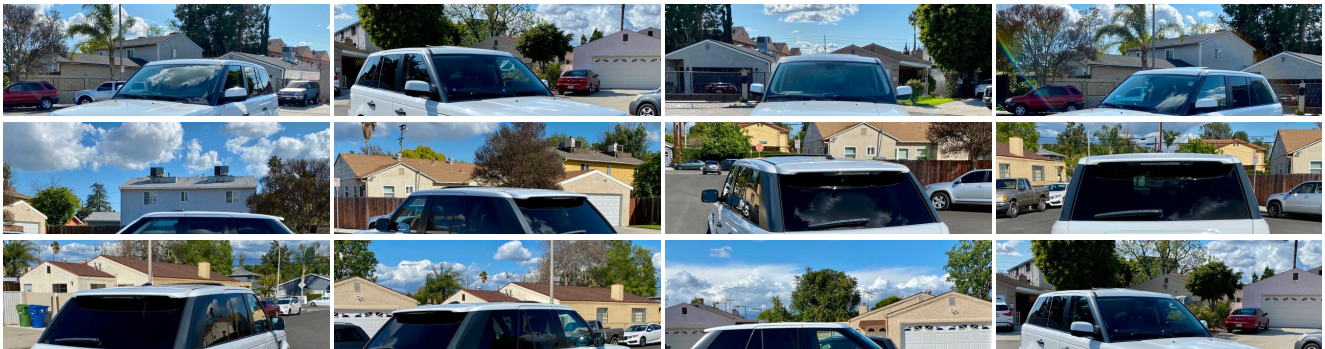

Boutique Auto Sales

[310-987-1212](tel:310-987-1212)

5950 Laurel Canyon Blvd, North Hollywood, CA 91607

Photos

Details

Contact

Specifications:

Year:	2011
VIN:	SALSK2D47BA263653
Make:	LAND ROVER
Stock:	3653
Model/Trim:	RANGE ROVER SPORT HSE LUX NAVIGATION 81K MLS NEW TIRES SERVICE RECORDS
Condition:	Pre-Owned
Body:	SUV
Exterior:	Fuji White
Engine:	5.0L V8 engine
Interior:	Arabica Leather
Mileage:	81,120
Drivetrain:	All Wheel Drive
Economy:	City 12 / Highway 17

Exterior

- 20" style (3) 15-spoke alloy wheels- 275/40R20 tires- Brunel rear bumper tread strip
- Clear side repeater lenses- Deep-tinted glass

Option Packages

Factory Installed Packages

20" STYLE (2) STORMER SPARKLE SILVER ALLOY WHEELS
\$1,000