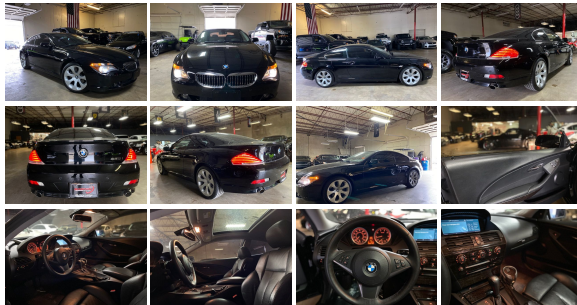

2007 BMW 650i

View this car on our website at autoparkdallas.com/6781322/ebrochure

Our Price **\$11,995**

Specifications:

Year:	2007
VIN:	WBAEH13547CR53473
Make:	BMW
Model/Trim:	650i
Condition:	Pre-Owned
Body:	Coupe
Exterior:	Black Sapphire Metallic
Engine:	4.8L DOHC 32-valve V8 engine w/double-VANOS steplessly variable intake system, Valvetronic, 2-stage intake manifold
Interior:	Black Leather
Transmission:	6-SPEED STEPTRONIC AUTOMATIC TRANSMISSION
Mileage:	68,926
Drivetrain:	Rear Wheel Drive
Economy:	City 15 / Highway 22

AutoPark Dallas is excited to offer you this 2007 BMW 650i for sale! The BMW enjoys a well-deserved reputation for bundling outstanding driving dynamics, excellent quality and undeniable prestige into gorgeous piece of metal. There is no denying that everybody knows the signature look of a BMW, which this 650i doesn't let that reputation down. These are a beautiful piece of machinery that can make anybody feel important on the road and to their peers! Stop by our indoor showroom to check out this beautiful BMW amongst our 100+ other unique and luxury vehicles parked in our indoor 16,000 Sq Ft Showroom located in Addison, TX!

2007 BMW 650i

Sport Package!

Black Sapphire Metallic Exterior

Black Leather Interior

Hands Free Bluetooth

Navigation

Front & Rear Reverse Sensors

Powered Moonroof

Push Button Start

Cruise Control

Daytime Running Lights

Dual Climate Controls

Steering Wheel Mounted Controls

4.8L DOHC 32-Valve V8 Engine

6-Speed Automatic Transmission

Rear Wheel Drive