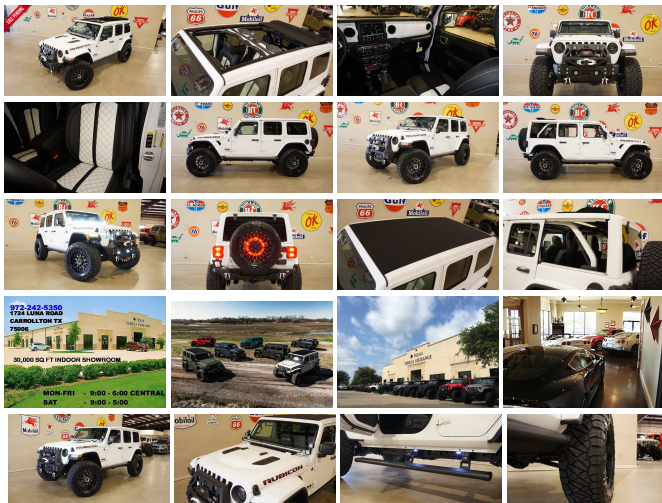

2020 Jeep Wrangler JL Unlimited Rubicon 4X4 SKY TOP,LIFTED,BUMPERS,LED'S

View this car on our website at tveauto.com/6780969/ebrochure

Our Price **\$77,900**

Specifications:

Year:	2020
VIN:	1C4HJXFG1LW281031
Make:	Jeep
Stock:	281031
Model/Trim:	Wrangler JL Unlimited Rubicon 4X4 SKY TOP,LIFTED,BUMPERS,LED'S
Condition:	Pre-Owned
Body:	SUV
Exterior:	Bright White Clearcoat
Engine:	ENGINE: 3.6L V6 24V VVT UPG I W/ESS
Interior:	Black Leather
Transmission:	TRANSMISSION: 8-SPEED AUTOMATIC (850RE)
Mileage:	34
Drivetrain:	4 Wheel Drive
Economy:	City 17 / Highway 22

NATION WIDE FINANCING

SUBMIT CREDIT APP WWW.TVEAUTO.COM

OR CALL 972-242-5350

"BRIGHT WHITE CLEAR COAT EDITION"
CUSTOM BUILT 2020 JEEP WRANGLER JL
UNLIMITED RUBICON 4X4 WITH 24R
PACKAGE

UPGRADES INCLUDE:

- * BRIGHT WHITE CLEAR COAT
- * SKY ONE-TOUCH POWER TOP WITH REMOVABLE REAR QUARTER WINDOWS
- * CUSTOM ALEA BLACK & WHITE LEATHER WITH WHITE STITCHING
- * FACTORY REMOTE START
- * REMOTE PROXIMITY KEYLESS ENTRY
- * COLD WEATHER GROUP
- * LED LIGHTING GROUP
- * SAFETY GROUP
- * FACTORY 8.4 INCH TOUCH SCREEN NAVIGATION WITH HD AM/FM/SIRIUS STEREO & ALPINE PREMIUM AUDIO SYSTEM
- * FACTORY BACK-UP CAMERA
- * U-CONNECT
- * (4.10 AXLE RATIO)
- * FAB FOURS "FULL METAL JACKET" STUBBY WINCH BUMPER WITH MODIFIER
- * 4 RIGID INDUSTRIES LED D2 LIGHTS IN FRONT BUMPER
- * FRONT D-RINGS & ISOLATORS (BRIGHT WHITE)
- * WARN ZEON 10-S WINCH WITH SYNTHETIC ROPE
- * FACTOR 55 PROLINK (BLACK)
- * FACTORY LED HEADLIGHTS
- * RUGGED RIDGE BLACK HEADLIGHT GUARDS
- * MOPAR 10TH ANNIVERSARY RUBICON POWER DOME HOOD
- * PAINTED TO MATCH FENDER FLARES
- * RUBICON EXPRESS 2.5" LIFT KIT WITH TERAFLX FALCON SERIES 3 SHOCKS & DESEDRVIDE