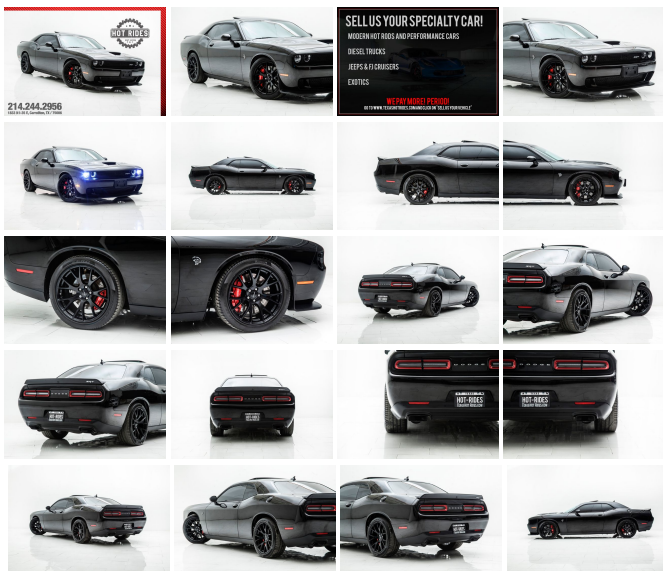

2016 Dodge Challenger SRT Hellcat

View this car on our website at texashotrides.com/6780963/ebrochure

Our Price **\$43,991**

Specifications:

Year:	2016
VIN:	2C3CDZC95GH308436
Make:	Dodge
Stock:	320039
Model/Trim:	Challenger SRT Hellcat
Condition:	Pre-Owned
Body:	Coupe
Exterior:	Pitch Black Clearcoat
Engine:	ENGINE: 6.2L V8 SUPERCHARGED
Interior:	Sepia Leather
Transmission:	TRANSMISSION: 6-SPEED MANUAL TREMEC
Mileage:	33,908
Drivetrain:	Rear Wheel Drive
Economy:	City 13 / Highway 21

2016 DODGE CHALLENGER/CHARGER **SRT** **HELLCAT** IN PITCH BLACK!!

Looking for that all around amazing performance car? Look no further than the Dodge Hellcat line! Dodge has accompanied jawdropping performance, stylish retro looks, smooth driving characteristics, and storied history all in bundle! With its neck-snapping fast modern **707-HP** Supercharged 6.2L Hemi engine the Hellcat demands respect among any auto enthusiast! Quiet yet comfortable, the interior on this Challenger is one of the most comfortable you will experience. Black suede and leather seats paired with suede door panels showcase an elegant & modern luxury interior that is sure to leave you impressed (don't forget about the heated & cooled seats!) If you're looking for the best "bang for the buck" when it comes to power, performance, comfort, & reliability, LOOK NO FURTHER! You can't go wrong with the new Hellcats! We at THR are all enthusiasts and are VERY impressed with the SRT Hellcat line. Come out and drive it! WE GUARANTEE YOU WILL LOVE THIS CAR!