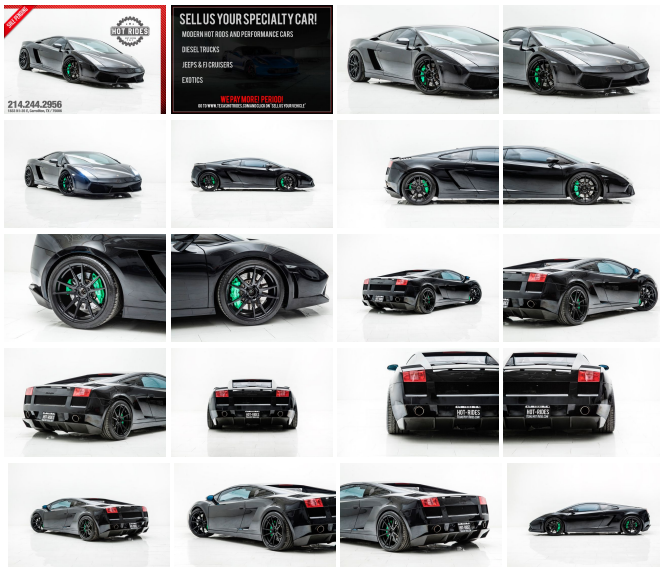

2004 Lamborghini Gallardo 6-Speed Manual

View this car on our website at texasotrides.com/6780962/ebrochure

Our Price **\$89,991**

Specifications:

Year:	2004
VIN:	ZHWGU11M94LA00099
Make:	Lamborghini
Stock:	320083
Model/Trim:	Gallardo 6-Speed Manual
Condition:	Pre-Owned
Body:	Coupe
Exterior:	Grey Metallic
Engine:	5.0L (303) DOHC SMPI 4-VALVE ALUMINUM 10-CYL ENGINE
Interior:	Black Leather
Transmission:	6-SPEED MANUAL TRANSMISSION
Mileage:	34,536
Drivetrain:	Rear Wheel Drive
Economy:	City 9 / Highway 15

2004 LAMBORGHINI GALLARDO
IN "GRAY METALLIC!"

WE
FINANCE!

BEAUTIFUL DARK GRAY EXTERIOR
LUXURIOUS BLACK LEATHER & SUEDE
INTERIOR

INTERIOR

POWERFUL 5.0L V10 ENGINE

SMOOTH 6-SPEED GATED TRANSMISSION

CLEAN CARFAX