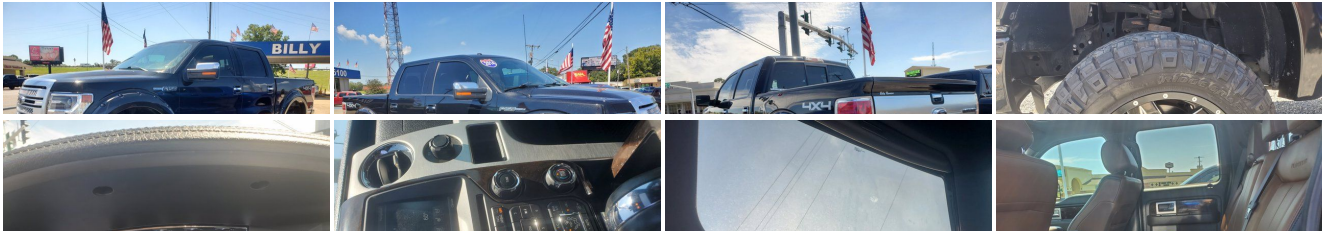

Specifications:

Year:	2014
VIN:	1FTFW1EF7EFA11898
Make:	Ford
Stock:	A11898
Model/Trim:	F-150 Platinum
Condition:	Pre-Owned