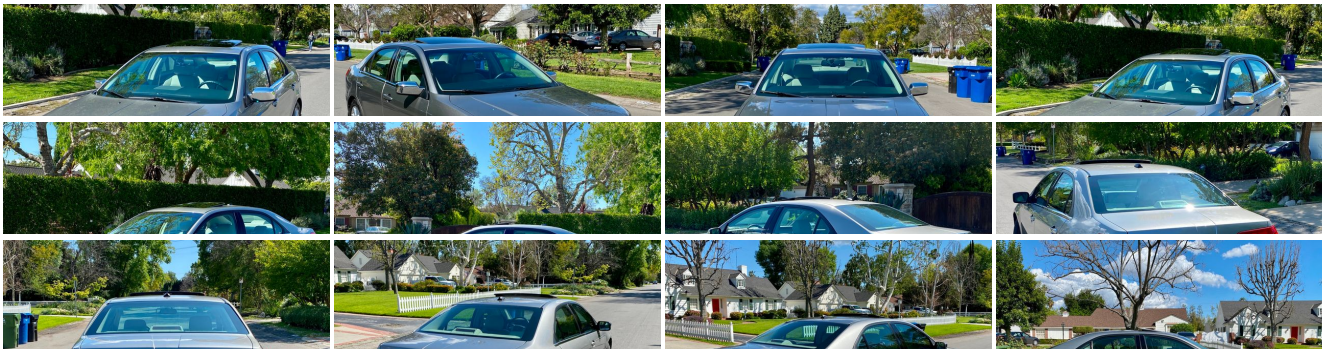

2008 LINCOLN MKZ SEDAN 74K MLS NAVIGATION 1-OWNER SERVICE RECORDS NEW TIRES

Contact Sales 310-987-1212

Our Price \$6,990

Retail Value \$8,820

View this vehicle on our website at boutiqueautosales.com

Boutique Auto Sales

[310-987-1212](tel:310-987-1212)

5950 Laurel Canyon Blvd, North Hollywood, CA 91607

Photos

Details

Contact

Specifications:

Year:	2008
VIN:	3LNHM26T48R642216
Make:	LINCOLN
Stock:	2216
Model/Trim:	MKZ SEDAN 74K MLS NAVIGATION 1-OWNER SERVICE RECORDS NEW TIRES
Condition:	Pre-Owned
Body:	Sedan
Exterior:	Dune Pearl Metallic
Engine:	3.5L DOHC 24-VALVE V6 DURATEC ENGINE
Interior:	Light Stone Leather
Transmission:	6-SPEED AUTOMATIC TRANSMISSION W/OD
Mileage:	74,909
Drivetrain:	Front Wheel Drive
Economy:	City 18 / Highway 28

Exterior

- Body color bumpers- Body colored door handles- Chrome grille- Front fog lamps
- Intermittent speed-sensitive wipers- LED tail lamps
- Pwr heated mirrors-inc: chrome accent caps, security approach lamps, memory, driver-

Mechanical

- 150-amp alternator- 17" x 7" 8-spoke machined aluminum & painted wheels
- 3.5L DOHC 24-valve V6 Duratec engine- 4-wheel anti-lock brakes
- 4-wheel independent suspension- 6-speed automatic transmission w/OD
- Dual exhaust system w/chrome tips- Front wheel drive- Front/rear stabilizer bars
- Low maintenance 60-amp/hr battery w/battery saver
- P225/50VR17 all-season BSW tires- Pwr 4-wheel ventilated disc brakes
- Pwr rack & pinion steering- T145/70R17 mini spare tire w/steel wheel- Traction control