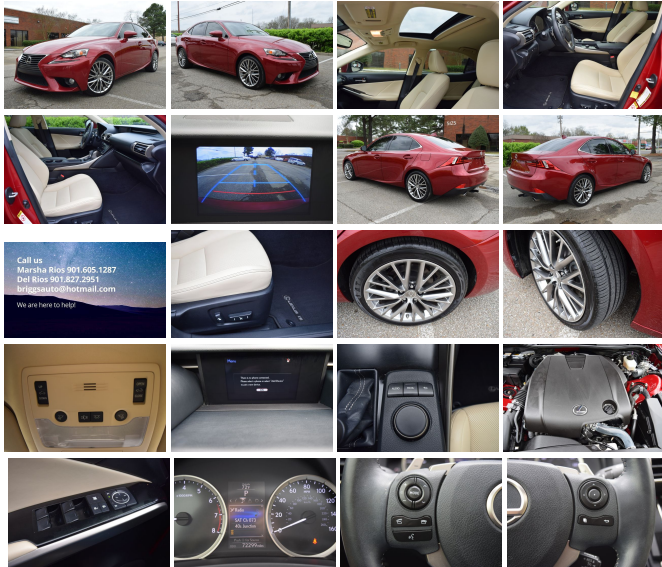

Year: 2014
VIN: JTHBF1D2XE5012528
Make: Lexus
Model/Trim: IS 250
Condition: Pre-Owned
Body: Sedan
Exterior: Starfire Pearl
Engine: Engine: 2.5L V6 DOHC 24V VVT-i
Interior: Parchment Leather
Mileage: 72,229
Drivetrain: Rear Wheel Drive
Economy: City 21 / Highway 30

PLEASE CALL MARSHA
901..605..1287 OR DEL RIOS
901..827..2951

2014 LEXUS IS250 SPORT.
LEATHER INTERIOR, POWER
SUNROOF, SPORT WHEELS,
REAR BACK UP CAMERA, BLUE
TOOTH HANDS FREE. THIS IS A
EXCELLENT TRADE IN. THE
EXTERIOR IS BURGUNDY WITH
IMMACULATE TAN LEATHER.
THIS IS250 HAS BEEN
PROFESSIONALLY DETAILED
AND SANITIZED. SEE MORE
PICTURES AT OUR WEBSITE
MEMPHISCARSMART.COM.
REMEMBER JESUS LOVES YOU,
GO TO CHURCH.