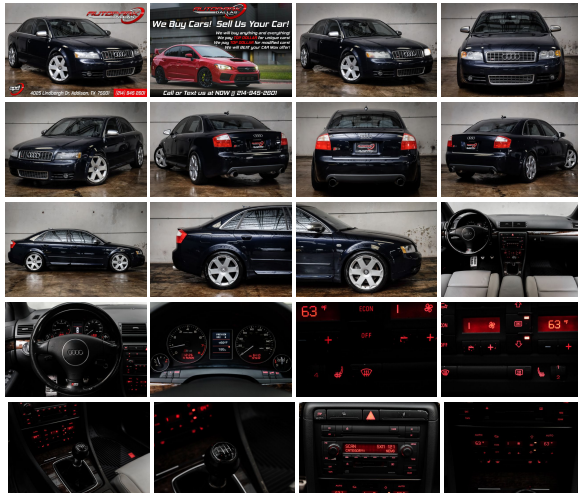

2005 Audi S4 w/ Upgrades!

View this car on our website at autoparkdallas.com/6780217/ebrochure

Our Price **\$9,995**

Specifications:

Year:	2005
VIN:	WAUPL68E45A097968
Make:	Audi
Model/Trim:	S4 w/ Upgrades!
Condition:	Pre-Owned
Body:	Sedan
Exterior:	Nogaro Blue Pearl
Engine:	4.2L DOHC SEFI V8 engine w/2-stage variable intake valve timing
Interior:	Silver Leather
Transmission:	6-speed manual transmission-inc: synchronized reverse gear, dual mass flywheel
Mileage:	97,537
Drivetrain:	All Wheel Drive
Economy:	City 15 / Highway 21

AutoPark Dallas is excited to offer you this modified 2005 Audi S4 for sale! From the renowned 4-ring emblem to the prestigious body-style, the Audi is meant to compete with ease against the other high-class makers. This S4 is comfortable, rewarding drive, luxurious cabin, and the powerful 4.2L V8 giving that power that refines the beauty making this Audi above the rest and most of all above your competition! Top it all off our S4 here at APD is a 6-Speed manual, giving the driver that direct feel of control as you shift through the gears! Come check out this Audi parked inside our 16,000 Sq Ft Showroom located Addison, Tx. amongst our inventory of 100+ other unique and luxury vehicles!

2005 Audi S4

Premium Package!

Nogaro Blue Pearl Exterior

Gray 'Silver' Leather Interior

Aftermarket Exhaust

Heated Front Row Seats

Dual Climate Control

Powered Moonroof

BOSE Premium Sound System

Driver Seat Memory

Powered Front Row w/ Lumbar Support

Cruise Control

CD & Cassette Capable

HomeLink Garage Opener

In-Dash 6-Disc CD Player

4.2L DOHC SEFI V8 Engine