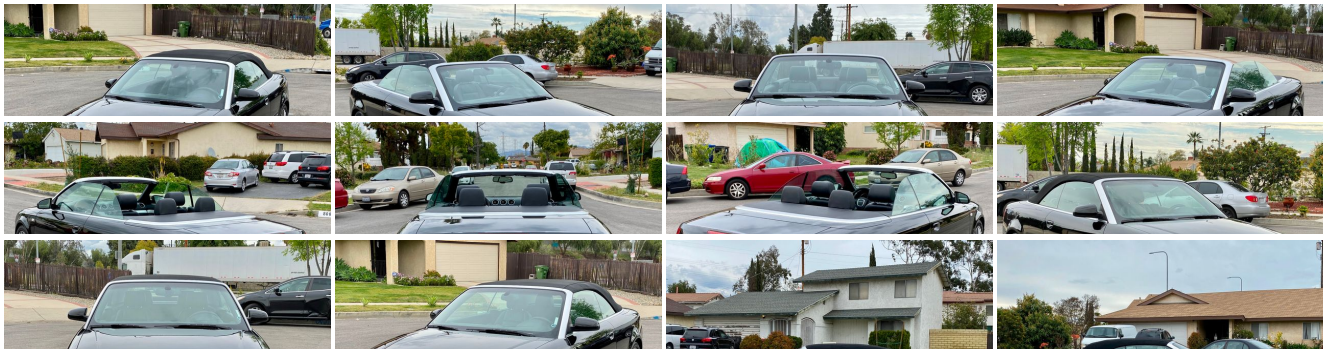

Boutique Auto Sales

[310-987-1212](tel:310-987-1212)

5950 Laurel Canyon Blvd, North Hollywood, CA 91607

Photos

Details

Contact

Specifications:

Year:	2009
VIN:	WAUAF48H99K005698
Make:	AUDI
Stock:	5698
Model/Trim:	A4 2.0T CONVERTIBLE SPECIAL EDITION 53K MLS NEW TIRES SERVICE RECORDS
Condition:	Pre-Owned
Body:	Convertible
Exterior:	Brilliant Black
Engine:	2.0L FSI I4 turbo-charged engine
Interior:	Black Leather
Mileage:	53,081
Drivetrain:	Front Wheel Drive
Economy:	City 23 / Highway 30