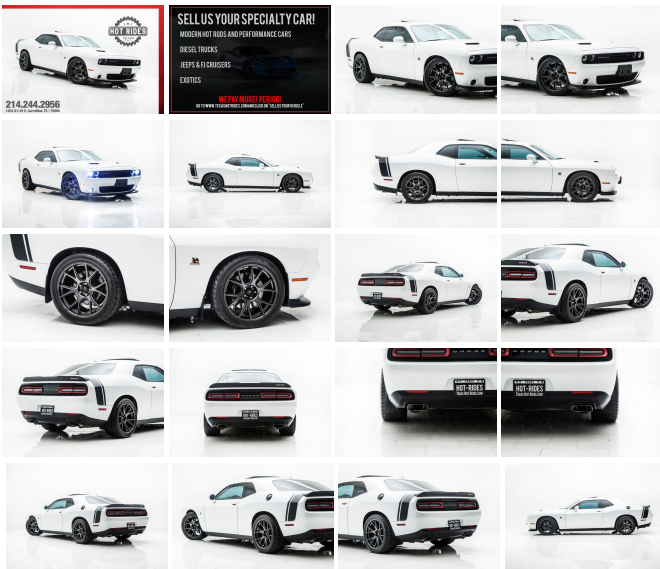

2015 Dodge Challenger R/T Scat Pack

View this car on our website at texasotrides.com/6779561/ebrochure

Our Price **\$29,991**

Specifications:

Year:	2015
VIN:	2C3CDZFJ2FH864708
Make:	Dodge
Stock:	220002
Model/Trim:	Challenger R/T Scat Pack
Condition:	Pre-Owned
Body:	Coupe
Exterior:	Ivory White Tri-Coat Pearl
Engine:	ENGINE: 6.4L V8 SRT HEMI
Interior:	Red Suede/Leather
Transmission:	TRANSMISSION, 6-SPEED MANUAL
Mileage:	34,326
Drivetrain:	Rear Wheel Drive
Economy:	City 14 / Highway 23

2015 DODGE CHALLENGER R/T SCAT PACK IN IVORY WHITE PEARL!

Looking for that all around amazing performance car? Look no further than the Dodge Challenger! Dodge has accompanied jawdropping performance, stylish retro looks, smooth driving characteristics, and storied history all in bundle! Quite possibly the best put together and spot on "Retro" cars, these cars get a lot of attention and turn heads. The Challenger has always been on the upper echelon of the performance car market since it came out in 1970. With its notably fast modern 6.4L Hemi engine the Challenger demands respect among other enthusiasts. Quiet yet comfortable, the interior on this Challenger is one of the most comfortable you will experience. Black suede and leather seats paired with suede door panels finished off by a color matched stripe and srt8 embroidery showcase the

matched stripe and stitching embroidery showcases the spacious and modern style interior. You can't go wrong with the new challenger. We at THR are all enthusiasts and are VERY impressed with the Challenger line. Come out and drive it! WE GUARANTEE YOU WILL LOVE THIS CAR!