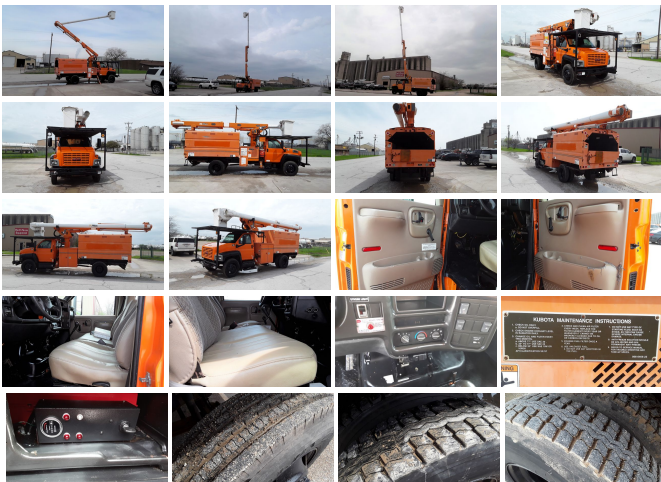

800 Burlington Rd
Fort Worth, TX 76179

2006 GMC C7500 FORESTRY BUCKET GMC C7500 FORESTRY BUCKET

tim carter

View this car on our website at northtexasequipment.com/6778607/ebrochure

Our Price **\$28,900**

Specifications:

Year: 2006
VIN: 1GDL7C1G16F43471
Make: GMC
Stock: 6F43471
Model/Trim: C7500 FORESTRY BUCKET GMC C7500 FORESTRY BUCKET
Condition: Pre-Owned
Exterior: Orange
Interior: Tan Vinyl/Cloth
Mileage: 77,580
Truck Type: Bucket, Boom

2006 GMC C7500 FORESTRY BUCKET TRUCK

6 YARD CHIPPER DUMP BOX

60FT ALTEC ARTICULATING BOOM

2 HYDRAULIC OUTRIGGERS

ONLY 77580 MILES

KUBOTA PONY MOTOR

THIS 2006 GMC 7500 FORESTRY BUCKET TRUCK IS IN VERY GOOD SHAPE INSIDE AND OUT. IT'S ALTEC

BUCKET / BOOM SYSTEM IS
HAS OVER-CENTER
CAPABILITY AND IS
MOUNTED BEHIND THE CAB
FOR, IDEAL FOR TREE
TRIMMING APPLICATIONS.
THIS TRUCK HAS 2
HYDRAULIC OUTRIGGERS
FOR STABILITY AND HAS A 6
YARD DUMP BED FOR
DEBRIS AND CHIPPER
APPLICATIONS. THIS TRUCK
WILL NOT DISAPPOINT YOU
IN ANYWAY, IT IS 100%
READY TO WORK.