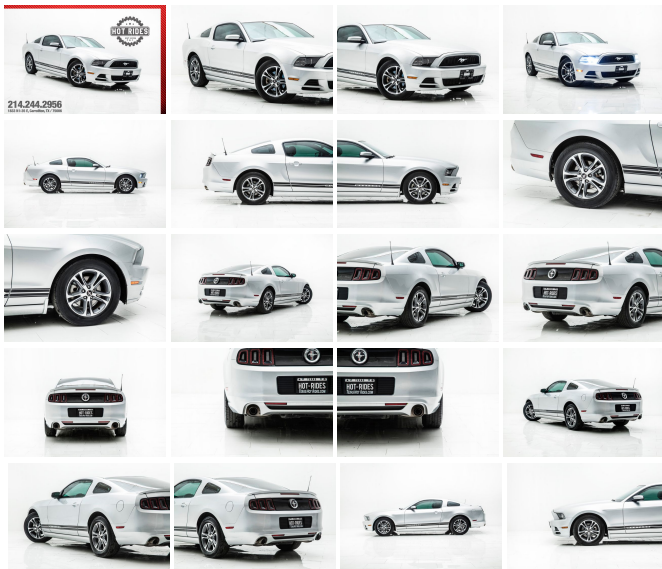

2014 Ford Mustang V6 Premium

View this car on our website at texashotrides.com/6778135/ebrochure

Our Price **\$11,991**

Specifications:

Year:	2014
VIN:	1ZVBP8AM8E5232485
Make:	Ford
Stock:	220010
Model/Trim:	Mustang V6 Premium
Condition:	Pre-Owned
Body:	Coupe
Exterior:	Ingot Silver Metallic
Engine:	ENGINE: 3.7L 4V TI-VCT V6
Interior:	Medium Stone Leather
Transmission:	TRANSMISSION: 6-SPEED AUTOMATIC
Mileage:	99,701
Drivetrain:	Rear Wheel Drive
Economy:	City 19 / Highway 29