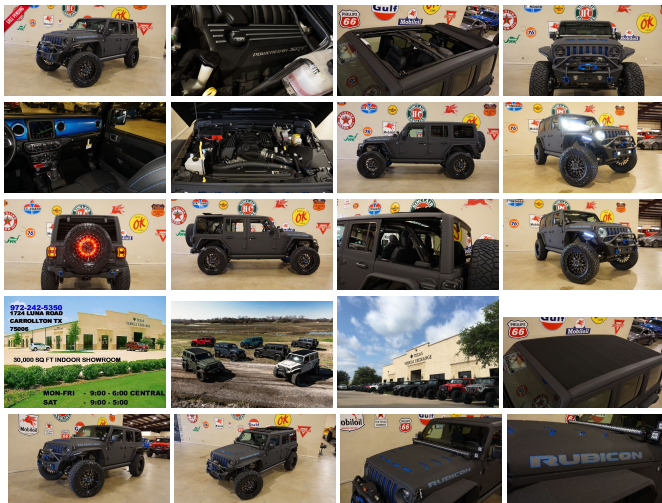

# 2020 Jeep Wrangler JL Unlimited Rubicon 4X4 6.4L HEMI,SKY TOP,DUPONT KEVLAR

View this car on our website at [tveauto.com/6777678/ebrochure](http://tveauto.com/6777678/ebrochure)

Our Price **\$124,900**

## Specifications:

Year:	2020
VIN:	1C4HJXFGXLW102100
Make:	Jeep
Stock:	102100
Model/Trim:	Wrangler JL Unlimited Rubicon 4X4 6.4L HEMI,SKY TOP,DUPONT KEVLAR
Condition:	Pre-Owned
Body:	SUV
Exterior:	Black
Engine:	6.4L V8 SRT HEMI
Interior:	Black Leather
Transmission:	TRANSMISSION: 8-SPEED AUTOMATIC (850RE)
Mileage:	263
Drivetrain:	4 Wheel Drive
Economy:	City 17 / Highway 22

NATION WIDE FINANCING

SUBMIT CREDIT APP [WWW.TVEAUTO.COM](http://WWW.TVEAUTO.COM)

OR CALL 972-242-5350

**"RAPTOR BLACK EDITION"**

CUSTOM BUILT **KEVLAR** 2020 JEEP  
WRANGLER JL UNLIMITED RUBICON 4X4  
WITH 24R PACKAGE

**UPGRADES INCLUDE:**

- \* RAPTOR BLACK KEVLAR COATING WITH BLUE ACCENTS
- \* CUSTOM NEW MOPAR 6.4L V8 HEMI CONVERSION KIT WITH NEW MOPAR UPGRADED 8 SPEED AUTOMATIC TRANSMISSION
- \* SKY ONE-TOUCH POWER TOP WITH REMOVABLE REAR QUARTER WINDOWS
- \* CUSTOM ALEA BLACK LEATHER WITH BLUE STITCHING
- \* FACTORY REMOTE START
- \* COLD WEATHER GROUP
- \* LED LIGHTING GROUP
- \* FACTORY 8.4 INCH TOUCH SCREEN NAVIGATION WITH HD AM/FM/SIRIUS STEREO & ALPINE PREMIUM AUDIO SYSTEM
- \* FACTORY BACK-UP CAMERA
- \* U-CONNECT
- \* (4.10 AXLE RATIO)
- \* FAB FOURS STUBBY FRONT BUMPER WITH LED FOGLIGHTS
- \* FRONT D-RINGS & ISOLATORS (BLUE)
- \* WARN ZEON 10-S WINCH WITH SYNTHETIC ROPE
- \* FACTOR 55 PROLINK (BLACK)
- \* FACTORY MESH GRILLE PAINTED BLUE
- \* FACTORY LED HEADLIGHTS
- \* RUGGED RIDGE BLACK HEADLIGHT GUARDS
- \* NEW RK SPORT RAM AIR VENTED HOOD
- \* DRAKE OFF ROAD HOOD LATCHES
- \* ROAD ARMOR STEALTH JL FENDER FLARES
- \* DRIVE OFF ROAD FRONT & REAR WINCH