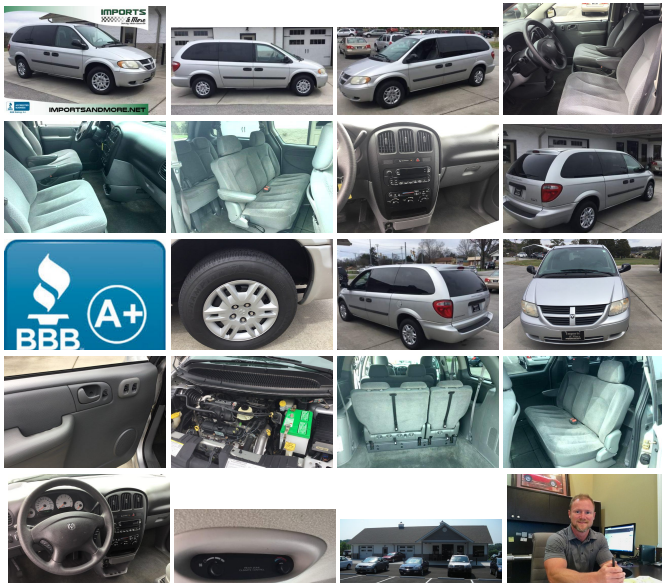

2006 Dodge Grand Caravan SE

View this car on our website at importsandmore.net/6775010/ebrochure

Our Price **\$6,950**

Specifications:

Year:	2006
VIN:	1D4GP24E66B650009
Make:	Dodge
Model/Trim:	Grand Caravan SE
Condition:	Pre-Owned
Body:	Minivan/Van
Exterior:	Bright Silver Metallic
Engine:	3.3L OHV FFV V6 ENGINE
Interior:	Medium Slate Gray Cloth
Transmission:	AUTOMATIC
Mileage:	62,300
Drivetrain:	Front Wheel Drive
Economy:	City 19 / Highway 26

ONE OWNER, Grand Caravan SE with 62k miles under \$7000 with NO Dealer Doc Fees, 3.3 V6, Dual AC, Auto, power windows and locks, cruise, CD, Nice interior, Drives Nice, 7 Passenger, Good tires, Must See!! 100% Rust Free Tennessee Van!! CARFAX/AUTOCHECK CERTIFIED, ASE inspection and road test!! Silver with Light Gray Cloth interior, Come see a value priced low- mileage van!! Serving you since 1998, A+ member of Better Business Bureau!!

Exterior

- Accent color bodyside & spat molding - Black door handles & license plate brow
- Dual sliding doors- Fold-away rearview mirrors- Front air dam- Halogen headlamps
- Molded-in-color front & rear fascia- Rear intermittent wiper w/washer- Tinted glass
- Variable intermittent windshield wipers