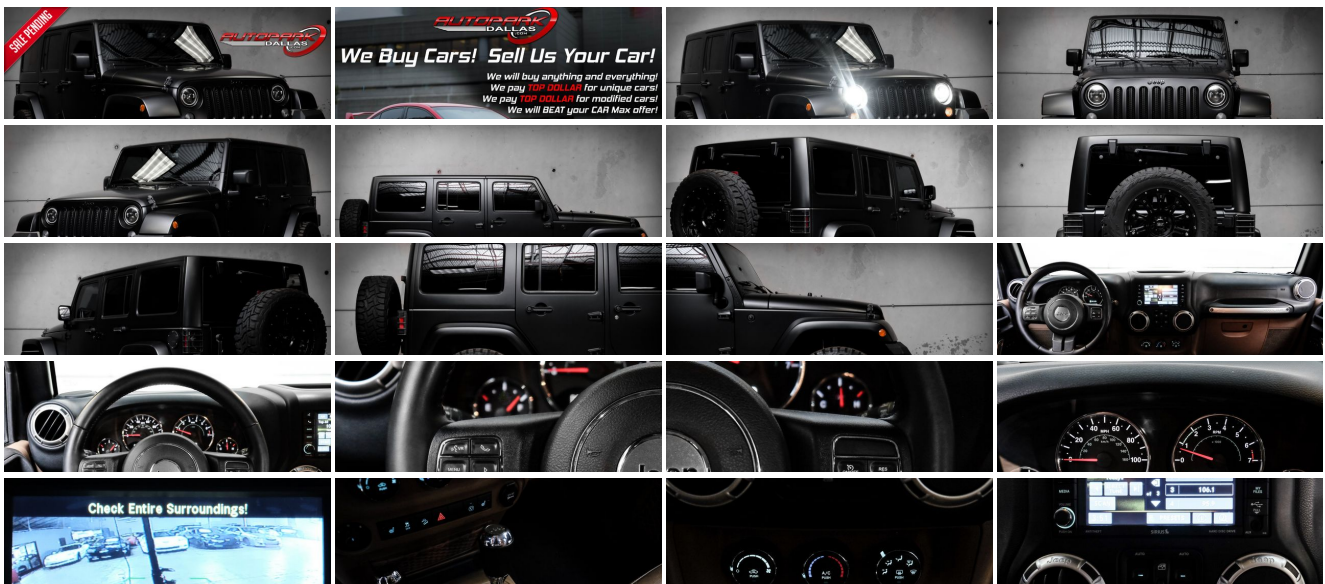

2015 Jeep Wrangler Unlimited Sahara w/ MANY Upgrades!

Website Price \$32,995

View this vehicle on our website at autoparkdallas.com

(214) 945-2601

2061 S Stemmons Fwy , Lewisville, TX 75067

- Photos
- Details
- Contact

Specifications:

Year:	2015
VIN:	1C4BJWEG3FL629239
Make:	Jeep
Model/Trim:	Wrangler Unlimited Sahara w/ MANY Upgrades!
Condition:	Pre-Owned
Body:	SUV
Exterior:	Black Clearcoat
Engine:	ENGINE: 3.6L V6 24V VVT
Interior:	Dark Saddle/Black Leather
Transmission:	TRANSMISSION: 5-SPEED AUTOMATIC (W5A580)
Mileage:	43,091
Drivetrain:	4 Wheel Drive
Economy:	City 16 / Highway 20

Vehicle Description

AutoPark Dallas is excited to offer you this Lifted 2015 Jeep Wrangler Unlimited Sahara on 20" XD Series wheels with Upgrades for sale! There isn't a better vehicle for that off-road adventure, the Jeep Wrangler, built tough and durable to handle every terrain thrown at it with no complaints. Not to forget on those warm beautiful days you have the ability to remove the hard top for even more freedom! As you can obviously see this Jeep Wrangler has been loved with modifications, on top of it already being a nearly fully loaded Sahara Unlimited, this just letting it ooze that unique personality even more! The Wrangler screams for adventure and is ready to conquer the next mountain trip but for now this off-road journey sits in our indoor 16,000 Sq ft Showroom located in Addison, Tx. parked amongst our inventory of 100+ other unique and luxury vehicles!

STOCK!

Black Clearcoat Exterior

Dark Saddle Leather Interior

Hands Free Bluetooth

Navigation w/ Voice Command

Heated Front Row Seats
Single-Zone Air Conditioning
CD & AUX Capable
Cruise Control
Steering Wheel Mounted Controls
Hill Hold Control
Powered Locks & Windows
3.6L V6 24V VVT Engine
5-Speed Automatic Transmission
4 Wheel Drive
Professionally Detailed!
Well Maintained!
AND SO MUCH MORE!!!