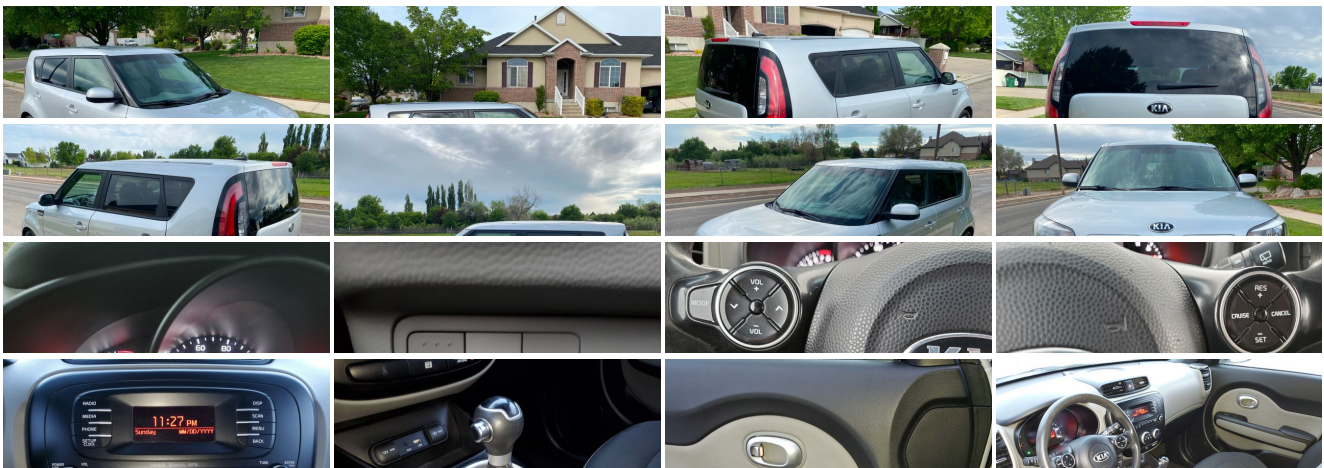

2015 Kia Soul + Khristian Cayias

Our Price \$8,711

View this vehicle on our website at gpmotorz.com

GP Motor Company

420 N Kays Dr , Kaysville, UT 84037

Photos
Details
Contact

Specifications:

Year:	2015
VIN:	KNDJP3A59F7780494
Make:	Kia
Stock:	780494
Model/Trim:	Soul +
Condition:	Pre-Owned
Body:	Sedan
Exterior:	Bright Silver
Interior:	Gray Cloth
Mileage:	81,538
Drivetrain:	Front Wheel Drive
Economy:	City 23 / Highway 31

Vehicle Description

Great looking clean title 2015 Kia Soul + for sale, this car is in great mechanical condition and runs and drives like a new car. The Kia Soul is a great commuter car that has tons of space for its size and gets great MPG. The Soul + comes with tons of great features like the nice radio display, Bluetooth with hands free calling, AUX input, USB input, CD, AM/FM radio, cruise control, power mirrors, power locks, and power windows. The car does have some dings on it from a hailstorm it was caught in which is why I have it priced so well. Give me a call or shoot me a text if you would like to come check it out. 247A

Exterior

- Auto Off Aero-Composite Halogen Headlamps

- Tailgate/Rear Door Lock Included w/Power Door Locks - Tires: P215/55R17
- Wheels: 17" x 6.5J Alloy- Black Grille w/Chrome Surround
- Black Side Windows Trim and Black Front Windshield Trim
- Body-Colored Door Handles
- Body-Colored Front Bumper w/Black Rub Strip/Fascia Accent
- Body-Colored Power Heated Side Mirrors w/Manual Folding
- Body-Colored Rear Bumper- Clearcoat Paint- Deep Tinted Glass
- Fixed Rear Window w/Fixed Interval Wiper and Defroster
- Front Windshield -inc: Sun Visor Strip- Fully Galvanized Steel Panels
- Liftgate Rear Cargo Access- Spare Tire Mobility Kit- Variable Intermittent Wipers