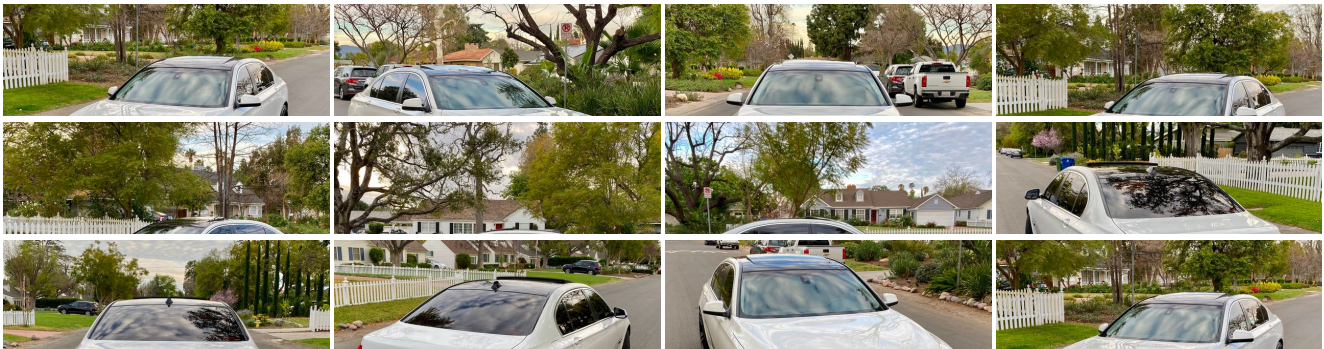

2012 BMW 740Li PREMIUM PKG 77K MLS NEW TIRES SERVICE RECORDS

Contact Sales 310-987-1212

Our Price $13,990

Retail Value $16,890

View this vehicle on our website at boutiqueautosales.com

Boutique Auto Sales

[310-987-1212](tel:310-987-1212)

5950 Laurel Canyon Blvd, North Hollywood, CA 91607

Photos

Details

Contact