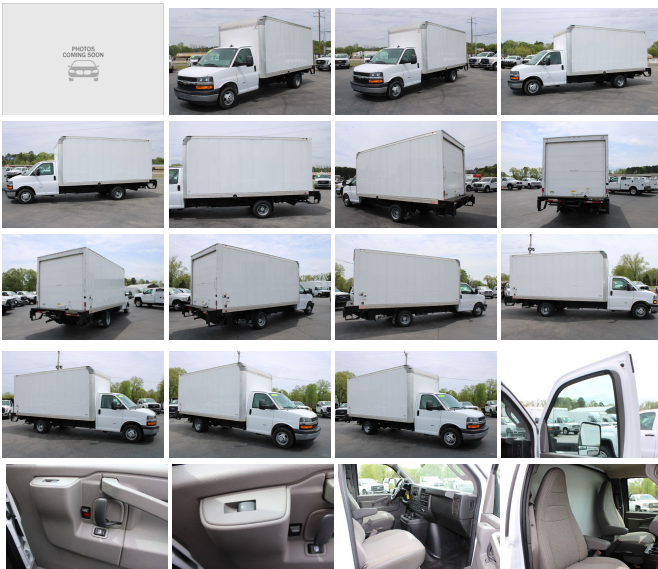

2018 Chevrolet Express Commercial Cutaway WT CUTAWAY BOX TRUCK

View this car on our website at workvansandtrucks.com/6768631/ebrochure

Our Price **\$0**

Retail Value **\$35,995**

Specifications:

Year:	2018
VIN:	1HA3GTCG8JN002887
Make:	Chevrolet
Stock:	B2385
Model/Trim:	Express Commercial Cutaway WT CUTAWAY BOX TRUCK
Condition:	Pre-Owned
Exterior:	WHITE
Engine:	ENGINE, VORTEC 6.0L V8
Interior:	GRAY
Mileage:	28,250
Drivetrain:	Rear Wheel Drive

2018 CHEVROLET 3500 EXPRESS WT CUTAWAY BOX TRUCK 6.0
GAS ENGINE AUTOMATIC TRANSMISSION.

This Box Truck comes with Power Windows, Power Door Locks, Manual Mirrors, Phone Controls, Blue Tooth, Hands Free, Cruise Control, Manual Shift Mode, Traction Control, am/fm/cd/xm/radio, On-star for you saftey, charging ports, Vinyl Floor Mat, Cloth Seats, Chrome Front Bumper, Chrome Grill.

16 Foot Supreme Box, Front wall to the back door 15 foot 9 inches, the box is 7 foot 6 inches wide, Rear Rollup door, Tuck Under Maxon Rear Lift Gate 2000 lb lift Capacity.

Our Location :

2018 Chevrolet Express Commercial Cutaway WT CUTAWAY BOX TRUCK
T & B Auto Sales - 501-847-2727 - View this car on our website at workvansandtrucks.com/6768631/ebrochure

Exterior

- Wheels, 6 - 16" x 6.5" (40.6 cm x 16.5 cm) 8-lug painted steel, heavy duty (Only available with (R05) dual rear wheel configuration)
- Tires, front LT225/75R16E all-season, blackwall (Requires (R05) dual rear wheel configuration. Jack and spare tire equipment bracket are not included.)
- Tires, rear LT225/75R16E all-season, blackwall (Requires (R05) dual rear wheel configuration. Jack and spare tire equipment bracket are not included.)