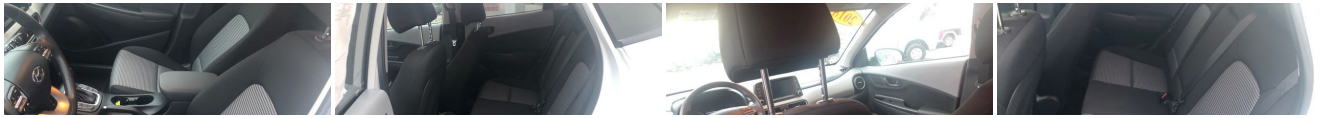

Specifications:

Year:	2018
VIN:	KM8K22AA4JU068748
Make:	Hyundai
Stock:	AU2252
Model/Trim:	Kona SEL
Condition:	Pre-Owned
Body:	SUV
Exterior:	Chalk White
Engine:	Engine: 2.0L MPI Atkinson DOHC 16V I-4 -inc: full engine cover and hood insulator
Interior:	Gray/Black Cloth
Mileage:	7,511
Drivetrain:	Front Wheel Drive
Economy:	City 27 / Highway 33

Vehicle Description

Check out this 2018! Generously equipped and boasting stylish interior comfort, this vehicle challenges all competitors, regardless of price and class! Hyundai prioritized practicality, efficiency, and style by including: blind spot sensor, rear wipers, and a split folding rear seat. Smooth gearshifts are achieved thanks to the efficient 4 cylinder engine, and for added security, dynamic Stability Control supplements the drivetrain. Our experienced sales staff is eager to share its knowledge and enthusiasm with you. We'd be happy to answer any questions that you may have. We are here to help you.

Installed Options

Interior

- Cloth Seat Trim
- Gauges -inc: Speedometer, Odometer, Engine Coolant Temp, Tachometer, Trip Odometer and Trip Computer
- Power 1st Row Windows w/Driver 1-Touch Up/Down
- Power Door Locks w/Autolock Feature
- Power Rear Windows and Fixed 3rd Row Windows
- Proximity Key For Doors And Push Button Start
- Remote Keyless Entry w/Integrated Key Transmitter, Illuminated Entry, Illuminated Ignition Switch and Panic Button
- Trip Computer- 2 12V DC Power Outlets- 2 Seatback Storage Pockets
- 4-Way Passenger Seat -inc: Manual Recline and Fore/Aft Movement
- 6-Way Adjustable Driver's Seat
- 6-Way Driver Seat -inc: Manual Recline, Height Adjustment and Fore/Aft Movement
- 60-40 Folding Bench Front Facing Fold Forward Seatback Rear Seat - Air Filtration
- Analog Display- Cargo Area Concealed Storage- Cargo Space Lights
- Carpet Floor Trim- Cruise Control w/Steering Wheel Controls
- Day-Night Rearview Mirror- Delayed Accessory Power
- Driver / Passenger And Rear Door Bins
- Driver And Passenger Visor Vanity Mirrors w/Driver And Passenger Illumination
- Driver Foot Rest- Engine Immobilizer- Fade-To-Off Interior Lighting
- Front Center Armrest and Rear Center Armrest- Front Cupholder- Front Map Lights
- Full Carpet Floor Covering- Full Cloth Headliner
- Full Floor Console w/Covered Storage, Mini Overhead Console w/Storage and 2 12V DC Power Outlets
- HVAC -inc: Underseat Ducts
- Heated Front Bucket Seats -inc: driver seat height adjustment - Illuminated Glove Box
- Interior Trim -inc: Metal-Look Interior Accents - Leather Steering Wheel
- Leather/Metal-Look Gear Shift Knob
- Manual Adjustable Front Head Restraints and Manual Adjustable Rear Head Restraints
- Manual Air Conditioning- Manual Tilt/Telescoping Steering Column
- Outside Temp Gauge- Perimeter Alarm- Rear Cupholder
- Remote Releases -Inc: Mechanical Fuel- Rigid Cargo Cover- Valet Function