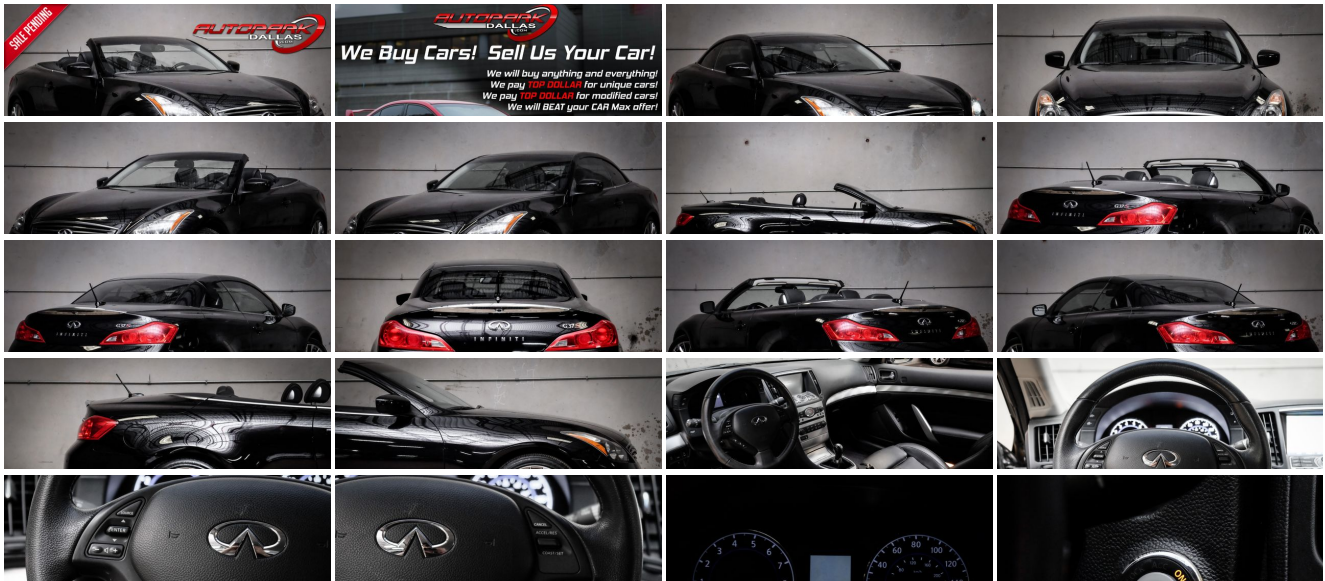

2012 INFINITI G37 Convertible Sport 6MT

Website Price \$16,995

View this vehicle on our website at autoparkdallas.com

(214) 945-2601

2061 S Stemmons Fwy , Lewisville, TX 75067

- Photos
- Details
- Contact

Specifications:

Year:	2012
VIN:	JN1CV6FE2CM201435
Make:	INFINITI
Model/Trim:	G37 Convertible Sport 6MT
Condition:	Pre-Owned
Body:	Convertible
Exterior:	Black Obsidian
Engine:	3.7L DOHC SMPI 24-valve V6 aluminum engine
Interior:	Graphite Leather
Transmission:	6-speed manual transmission w/OD
Mileage:	63,681
Drivetrain:	Rear Wheel Drive
Economy:	City 16 / Highway 24

Vehicle Description

AutoPark Dallas is excited to offer you this 2012 INFINITI G37 Convertible Sport for sale! The G-series by INFINITI is the beautiful middle ground of Luxury Sport cars. Giving enthusiast or a simple car buyer the horsepower to get up and go, as well as the staple look of an INFINITI! This G37 Coupe Sport is supplied with one of the most reliable engines, loaded with options, and ready to fly like it came right off the production line. Come check out this 6-Speed INFINITI G37 sitting in our 16,000 Sq Ft showroom located in Addison, TX. amongst our 100+ inventory other unique vehicles and be prepared to fall in love with INFINITI!

Mechanical

- 3.7L DOHC SMPI 24-valve V6 aluminum engine - 4-wheel pwr vented disc brakes
- 6-speed manual transmission w/OD- Battery saver
- Front 4-piston & rear 2-piston sport pwr disc brakes w/larger rotors
- Front/rear stabilizer bars- Gas hood struts- Illuminated push button ignition