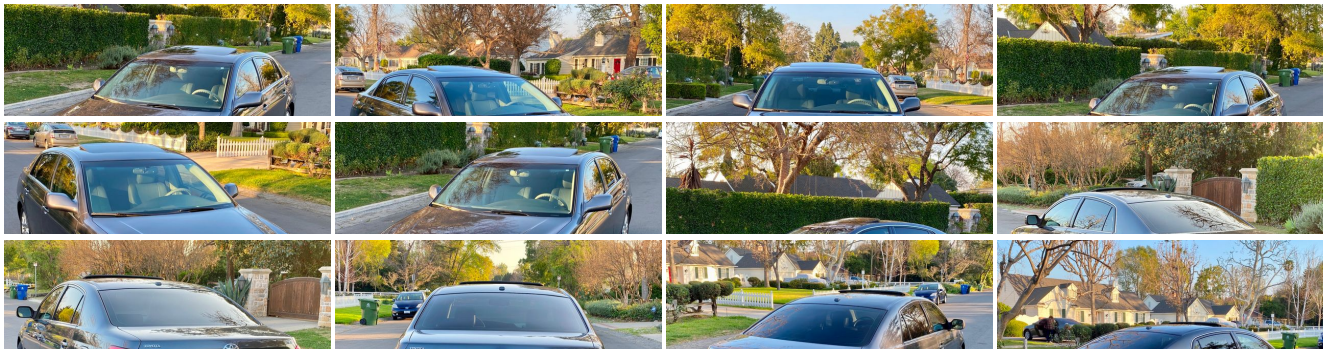

2009 TOYOTA AVALON LIMITED AUTOMATIC LEATHER SERVICE RECORDS

Contact Sales 310-987-1212

Our Price \$4,500

Retail Value \$5,890

View this vehicle on our website at boutiqueautosales.com

Boutique Auto Sales

[310-987-1212](tel:310-987-1212)

5950 Laurel Canyon Blvd, North Hollywood, CA 91607

Photos

Details

Contact

Specifications:

Year:	2009
VIN:	4T1BK36BX9U329657
Make:	TOYOTA
Stock:	9657
Model/Trim:	AVALON LIMITED AUTOMATIC LEATHER SERVICE RECORDS
Condition:	Pre-Owned
Body:	Sedan
Exterior:	Magnetic Gray Metallic
Engine:	3.5L DOHC EFI 24-valve V6 engine
Interior:	Gray Leather
Mileage:	183,901
Drivetrain:	Front Wheel Drive
Economy:	City 19 / Highway 28