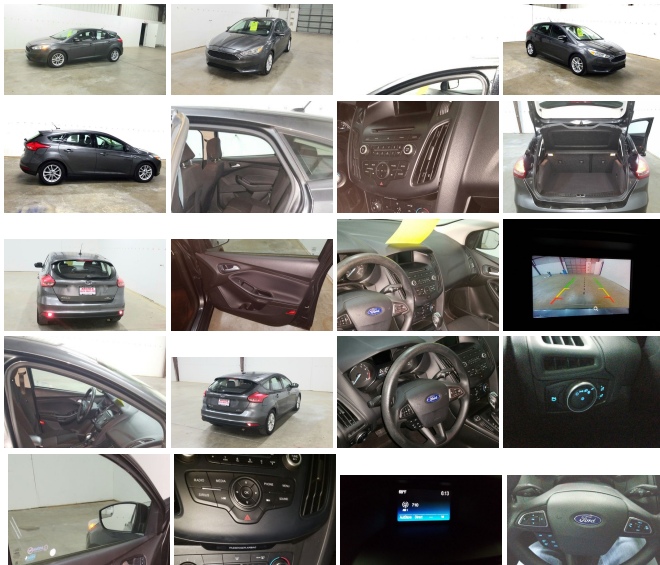

Specifications:

Year:	2016
VIN:	1FADP3K29GL256911
Make:	Ford
Stock:	256911
Model/Trim:	Focus SE
Condition:	Pre-Owned
Body:	Sedan
Exterior:	Magnetic
Engine:	ENGINE: 2.0L I-4 GDI TI-VCT PZEV
Interior:	Charcoal Black Cloth
Transmission:	TRANSMISSION: 6-SPEED POWERSHIFT AUTOMATIC
Mileage:	89,116
Drivetrain:	Front Wheel Drive
Economy:	City 26 / Highway 36

Very Clean car Runs and Drives like new Has Back up Camera !