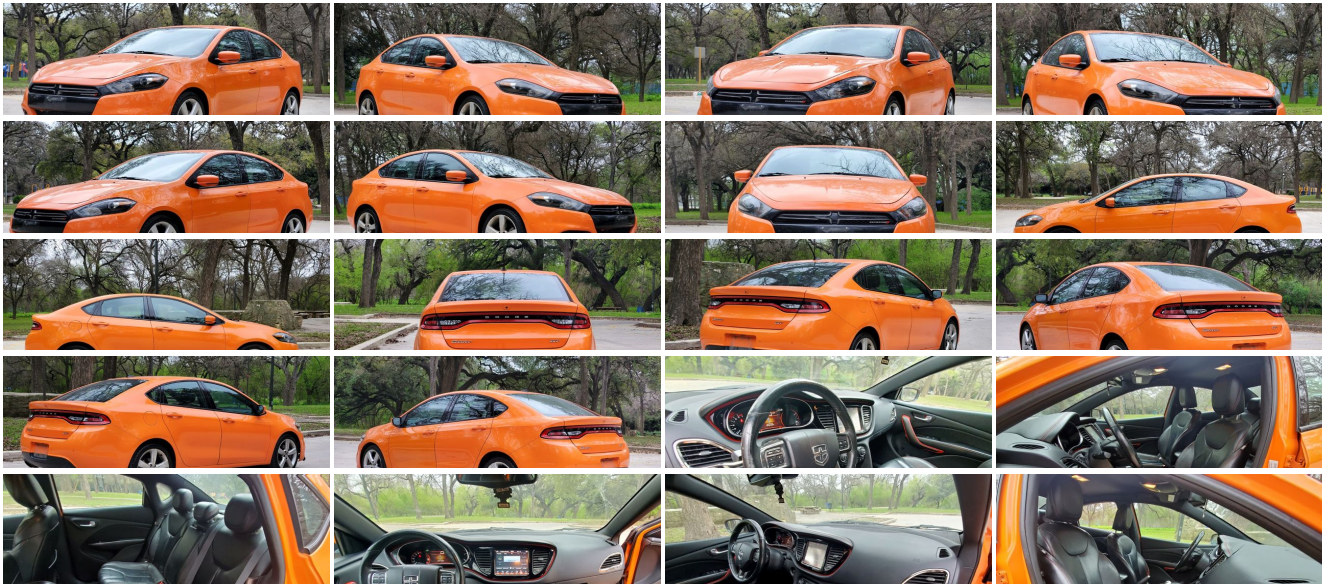

2014 Dodge Dart GT

Our Price \$0

View this vehicle on our website at kelleyautoplex.com

Kelley AutoPlex

[210-251-3644](tel:210-251-3644)

5959 San Pedro Ave , San Antonio, TX 78212

[Photos](#)

[Details](#)

[Contact](#)

Specifications:

Year:	2014
VIN:	1C3CDFEB3ED746963
Make:	Dodge
Stock:	10838

Model/Trim:	Dart GT
Condition:	Pre-Owned
Body:	Sedan
Exterior:	ORANGE
Engine:	ENGINE: 2.4L I4 MULTIAIR
Interior:	Leather
Mileage:	89,426
Drivetrain:	Front Wheel Drive
Economy:	City 22 / Highway 31

Exterior

- Wheels: 18 x 7.5 Aluminum - Speed Sensitive Variable Intermittent Wipers
- Tires: P225/40R18 XL AS- Spare Tire Mobility Kit- Clearcoat Paint
- Body-Colored Front Bumper- Body-Colored Rear Bumper- Black Side Windows Trim
- Body-Colored Door Handles
- Body-Colored Power Heated Side Mirrors w/Manual Folding and Turn Signal Indicator
- Fixed Rear Window w/Defroster- Light Tinted Glass
- Galvanized Steel/Aluminum Panels- Black Grille- Trunk Rear Cargo Access
- Perimeter/Approach Lights- LED Brakelights

Mechanical

- Transmission: 6-Speed Manual (C635)- Engine: 2.4L I4 MultiAir- Front-Wheel Drive
- 4.12 Axle Ratio- Engine Oil Cooler- 140 Amp Alternator
- 70-Amp/Hr 600CCA Maintenance-Free Battery w/Run Down Protection
- Towing Equipment -inc: Trailer Sway Control- Gas-Pressurized Shock Absorbers
- Front And Rear Anti-Roll Bars- Sport Tuned Suspension
- Electric Power-Assist Speed-Sensing Steering- 15.8 Gal. Fuel Tank
- Quasi-Dual Stainless Steel Exhaust w/Chrome Tailpipe Finisher
- Strut Front Suspension w/Coil Springs- Multi-Link Rear Suspension w/Coil Springs
- 4-Wheel Disc Brakes w/4-Wheel ABS, Front Vented Discs, Brake Assist and Hill Hold Control
- Brake Actuated Limited Slip Differential