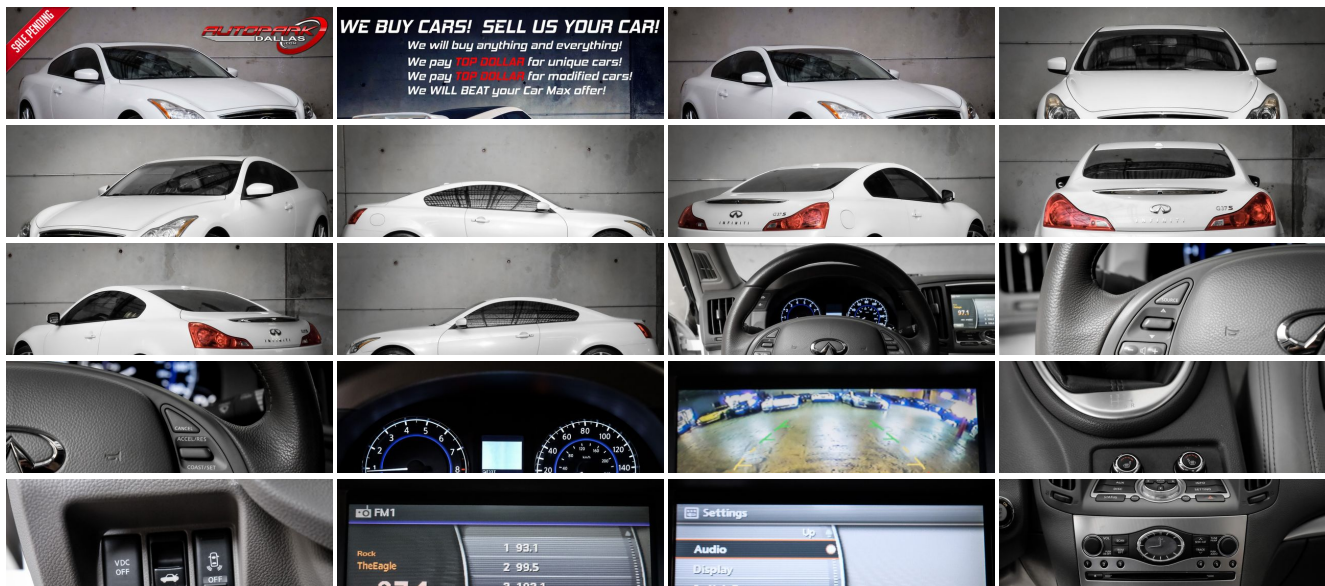

2010 INFINITI G37 Coupe Sport 6-Speed!

Website Price \$16,995

View this vehicle on our website at autoparkdallas.com

(214) 945-2601

2061 S Stemmons Fwy , Lewisville, TX 75067

- Photos
- Details
- Contact

WE BUY CARS! SELL US YOUR CAR!
 We will buy anything and everything!
 We pay **your asking price** for unique cars!
 We pay **your asking price** for modified cars!
 We **WILL BEAT** your Car Max offer!

FM1	1	2	3
Rock	1 99.1		
TheEagle	2 99.5		
	3 103.1		

Specifications:

Year:	2010
VIN:	JN1CV6EK5AM102242
Make:	INFINITI
Model/Trim:	G37 Coupe Sport 6-Speed!
Condition:	Pre-Owned
Body:	Coupe
Exterior:	Moonlight White
Engine:	3.7L DOHC SMPI 24-valve V6 aluminum engine
Interior:	Stone Leather
Transmission:	6-speed manual transmission w/OD
Mileage:	46,308
Drivetrain:	Rear Wheel Drive
Economy:	City 17 / Highway 25

Vehicle Description

AutoPark Dallas is excited to offer you this LOW MILEAGE 2010 INFINITI G37 Coupe Sport 6-Speed for sale! The G-series by INFINITI is the beautiful middle ground of Luxury Sport cars. Giving enthusiast or a simple car buyer the horsepower to get up and go, as well as the staple look of an INFINITI! This G37 Coupe Sport is supplied with one of the most reliable engines, loaded with options, and ready to fly like it came right off the production line. Come check out this 6-Speed INFINITI G37 sitting in our 16,000 Sq Ft showroom located in Addison, TX. amongst our 100+ inventory other unique vehicles and be prepared to fall in love with INFINITI!

2010 INFINITI G37S Coupe

2 Previous Owners!

LOW MILEAGE!

2 Set of Keys!

Moonlight White Exterior

Stone Gray Leather Interior

Hands Free Bluetooth

Heated Front Row Seats