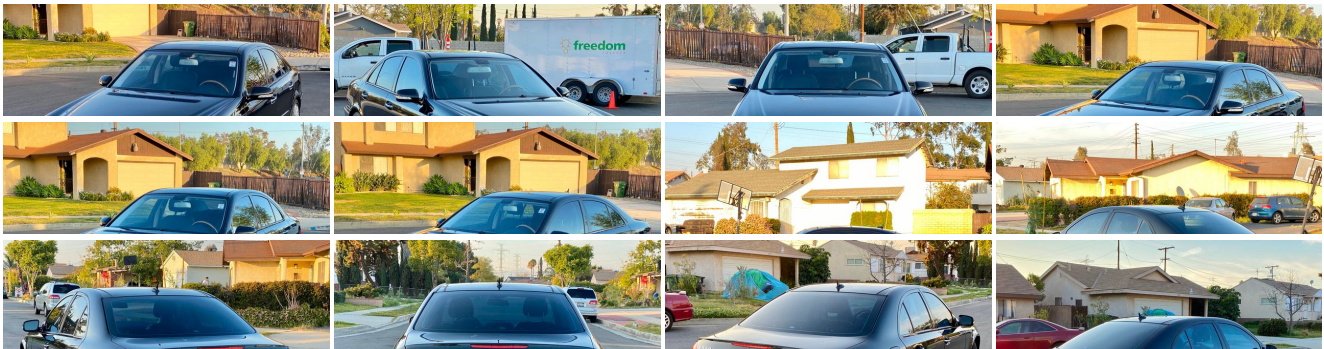

2007 MERCEDES-BENZ E550 5.5L NAVIGATION XENON SUNROOF SERVICE RECORDS

Contact Sales 310-987-1212

Our Price \$4,590

Retail Value \$6,890

View this vehicle on our website at boutiqueautosales.com

Boutique Auto Sales

[310-987-1212](tel:310-987-1212)

5950 Laurel Canyon Blvd, North Hollywood, CA 91607

Photos

Details

Contact

Specifications:

| | |
|--------------------|--|
| Year: | 2007 |
| VIN: | WDBUF72X37B000641 |
| Make: | MERCEDES-BENZ |
| Stock: | 0641 |
| Model/Trim: | E550 5.5L NAVIGATION XENON SUNROOF SERVICE RECORDS |
| Condition: | Pre-Owned |
| Body: | Sedan |
| Exterior: | Obsidian Black Metallic |
| Engine: | 5.5L DOHC SFI 32-valve V8 engine |
| Interior: | Black Leather |
| Mileage: | 156,898 |
| Drivetrain: | Rear Wheel Drive |
| Economy: | City 15 / Highway 23 |

Mechanical

- 17" x 8.0" 5-spoke aluminum wheels - 245/45R17 all-season performance tires
- 4-piston ventilated front/1-piston ventilated rear disc brakes
- 4-wheel anti-lock disc brakes system (ABS) w/brake assist system
- 5.5L DOHC SFI 32-valve V8 engine
- 7-speed automatic driver-adaptive transmission-inc: Touch Shift, optimum gear programming, comfort mode, electronically controlled shifting
- Airmatic semi-active suspension w/adaptive damping system (ADS-II)
- Electronic stability program (ESP)- Front/rear stabilizer bars
- Independent 4-link front/5-arm multilink rear suspension- Rear wheel drive
- Vehicle-speed-sensitive pwr rack & pinion steering

VOICE CONTROL

\$500

WOOD & LEATHER STEERING WHEEL

\$540

METALLIC PAINT

Option Packages Total

\$8,785

Boutique Auto Sales