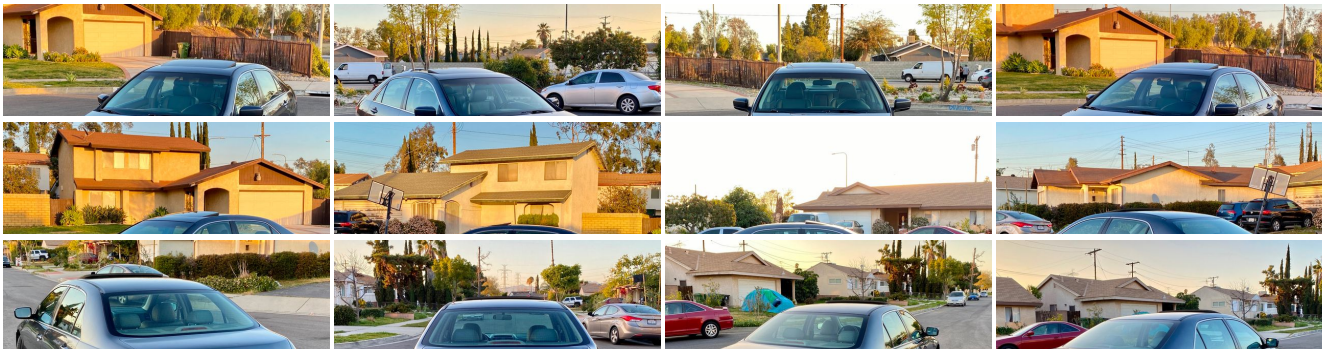

2003 HONDA ACCORD EX NAVIGATION SERVICE RECORDS XLNT CONDITION

Contact Sales 310-987-1212

Our Price \$3,990

Retail Value \$5,892

View this vehicle on our website at boutiqueautosales.com

Boutique Auto Sales

[310-987-1212](tel:310-987-1212)

5950 Laurel Canyon Blvd, North Hollywood, CA 91607

Photos

Details

Contact

Specifications:

Year:	2003
VIN:	JHMCM56743C035192
Make:	HONDA
Stock:	5192
Model/Trim:	ACCORD EX NAVIGATION SERVICE RECORDS XLNT CONDITION
Condition:	Pre-Owned
Body:	Sedan
Exterior:	Graphite Pearl
Engine:	2.4L DOHC 16-valve i-VTEC I4 LEV-certified engine
Interior:	Gray Leather
Mileage:	135,320
Drivetrain:	Front Wheel Drive
Economy:	City 24 / Highway 33