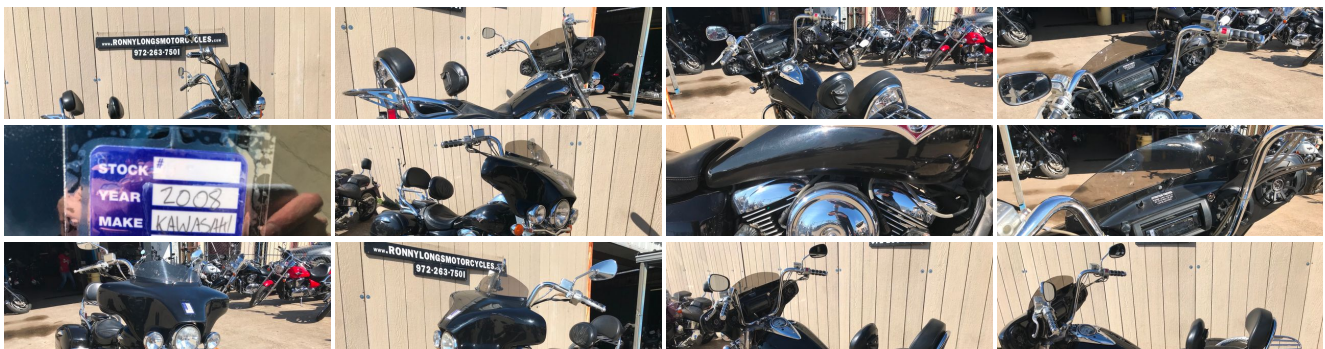

2008 Kawasaki Vulcan® 1600 Nomad™

Price \$4,900

Estimated Payment*: \$300

*Estimate based on 24 months term at 9.5% APR.

*This estimation is for informational use only and is based on the information you provide. Actual loan amounts and payments will vary based on additional items such as taxes and fees as well as the actual interest rate available to you from a financial institution.

View this vehicle on our website at ronnylongsmotorcycles.com

Ronny Long's Motorcycles

972-263-7501

3126 E Main St, Grand Prairie, TX 75050

Photos

Details

Contact

Specifications:

Year:	2008
VIN:	JKBVNKD198A020006
Make:	Kawasaki
Model/Trim:	Vulcan® 1600 Nomad™
Condition:	Pre-Owned
Engine:	1552 cc V Twin
Exterior:	Black
Transmission:	5 Speed Manual
Mileage:	39,000

Vehicle Description

2008 KAWASAKI VN 1600 NOMAD

Floor boards, Backrest, windshield, Saddle Bags, Highway Bar, Stereo System, Exhaust System

\$4900 Cash or Financed in house for \$6495 with \$2000 down \$300 month

90 day Layaway available on total cost or down payment with \$300 deposit