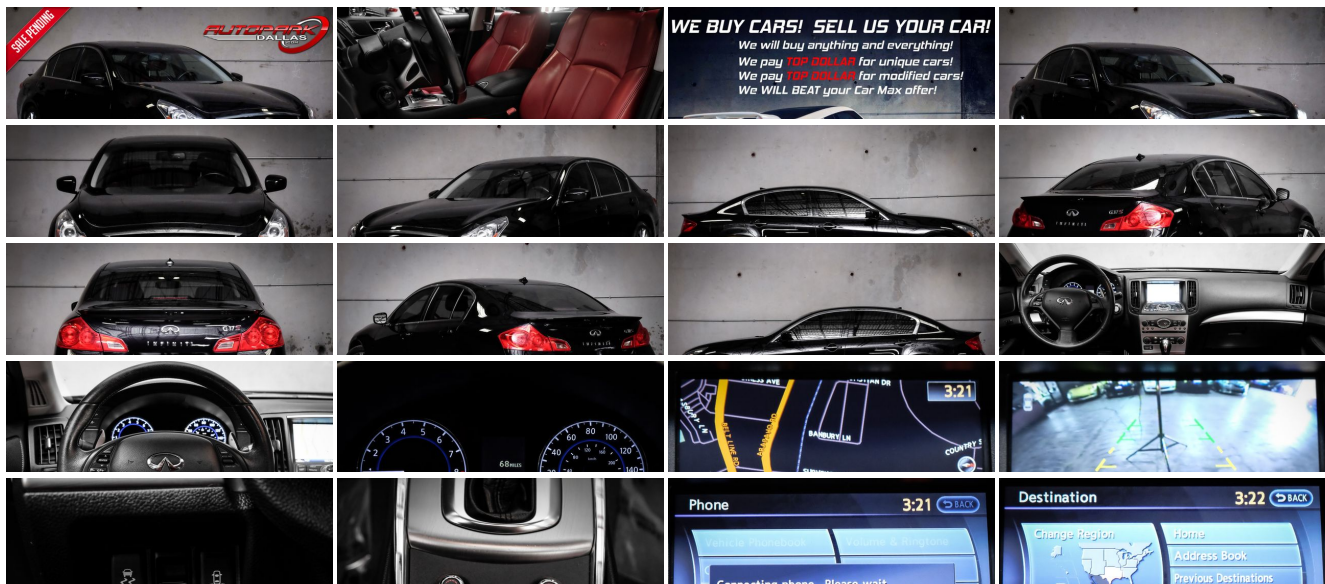

2011 INFINITI G37 Sedan Limited Edition

Website Price \$14,995

View this vehicle on our website at autoparkdallas.com

(214) 945-2601

2061 S Stemmons Fwy , Lewisville, TX 75067

- Photos
- Details
- Contact

Specifications:

Year:	2011
VIN:	JN1CV6AP4BM500710
Make:	INFINITI
Model/Trim:	G37 Sedan Limited Edition
Condition:	Pre-Owned
Body:	Sedan
Exterior:	Black
Engine:	3.7L DOHC 24-valve V6 aluminum engine -inc: variable valve event & lift (VVEL)
Interior:	Red Leather
Transmission:	7-speed automatic transmission w/manual shift mode -inc: downshift rev-matching, drive sport (DS) mode w/adaptive shift control (ASC)
Mileage:	81,210
Drivetrain:	Rear Wheel Drive
Economy:	City 19 / Highway 27

Vehicle Description

AutoPark Dallas is excited to offer you this 2011 INFINITI G37 Sedan Limited Edition for sale! At the heart of this INFINITI is a long time award winning engine matched to a capable transmission that we at APD consider to be the best daily driver that does not give up on the sporty feel. Our G37 Sedan hold true to the INFINITI's title and then some, as this INFINITI is a Limited Edition G37 sedan that came in Malbec Black exterior with Monaco Red interior plus equipped with every option available during that time! If your looking for a unique daily driver or a sick sport sedan, then look no further than this INFINITI parked here in our indoor 16,000 Sq Ft Showroom located in Addison, Tx. amongst our inventory of 100+ other unique and luxury vehicles!