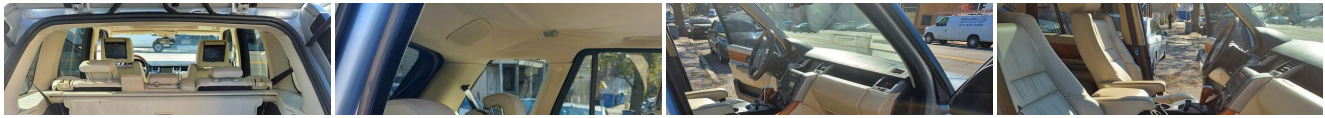

Specifications:

Year:	2008
VIN:	SALSH23408A120035
Make:	Land Rover
Stock:	KK10016
Model/Trim:	Range Rover Sport SC
Condition:	Pre-Owned
Body:	SUV
Exterior:	SILVER
Engine:	4.2L supercharged V8 engine
Interior:	Leather
Mileage:	89,528
Drivetrain:	All Wheel Drive
Economy:	City 12 / Highway 18

Vehicle Description

Installed Options

Interior

- Seating-inc: 8-way driver/6-way pwr front passenger leather sport bucket seats w/heated surfaces, folding armrests, adjustable head restraints
- Ebony center stack/console trim
- Straight grained walnut wood trim-inc: center console, door inserts
- Pwr central locking w/emergency key entry via concealed panel in drivers door
- Cruise control w/steering wheel mounted controls
- Perimetric alarm system w/keyless entry
- 65/35 split folding heated rear seat w/adjustable head restraints
- 3-driver memory-inc: driver seat, electric steering column, exterior mirrors
- Noble finish trim accents on speaker/vent bezels, gear knob, glove box release
- Center console storage bin- Leather-wrapped pwr tilt/telescopic steering wheel
- Instrumentation-inc: tachometer, fuel filler door indicator, comprehensive message center w/trip computer, analog clock
- Outside temp display- Front/rear park distance control- Tire pressure monitoring system
- Pwr windows-inc: retained accessory pwr, one-touch open/close, anti-trap feature
- Premium navigation system w/4X4 info system
- Homelink system for garage doors & security gates
- 550-watt Harman/Kardon LOGIC7 audio system-inc: AM/FM stereo, 6-disc CD changer, (14) speakers
- Sirius satellite radio- Steering wheel mounted audio controls
- 2nd row auxiliary audio input- Voice recognition & driver microphone
- Personal telephone integration system- Dual glass-mounted antenna system
- Dual-zone automatic climate control w/recirculation- Front/rear window defogger
- Auto-dimming rearview mirror- 12V pwr outlet- Cupholders-inc: (3) front, (2) rear
- Front door map pockets- Front seatback storage pockets

Exterior

- Pwr sunroof-inc: deep-tinted glass, retained accessory pwr, one-touch open/close, anti-trap feature
- Unique finish grille & vents
- Bi-Xenon single-piece headlamps w/auto headlamps, pwr washers- Front/rear fog lamps
- Puddle/footwell lamps- Deep-tinted glass aft of B-pillar- Heated windscreen
- Pwr folding heated mirrors w/programmable auto dipping of passenger mirror in reverse
- Rain-sensing front windshield wipers- Intermittent rear window washer/wiper
- Heated washer jets- Single tailgate w/opening glass