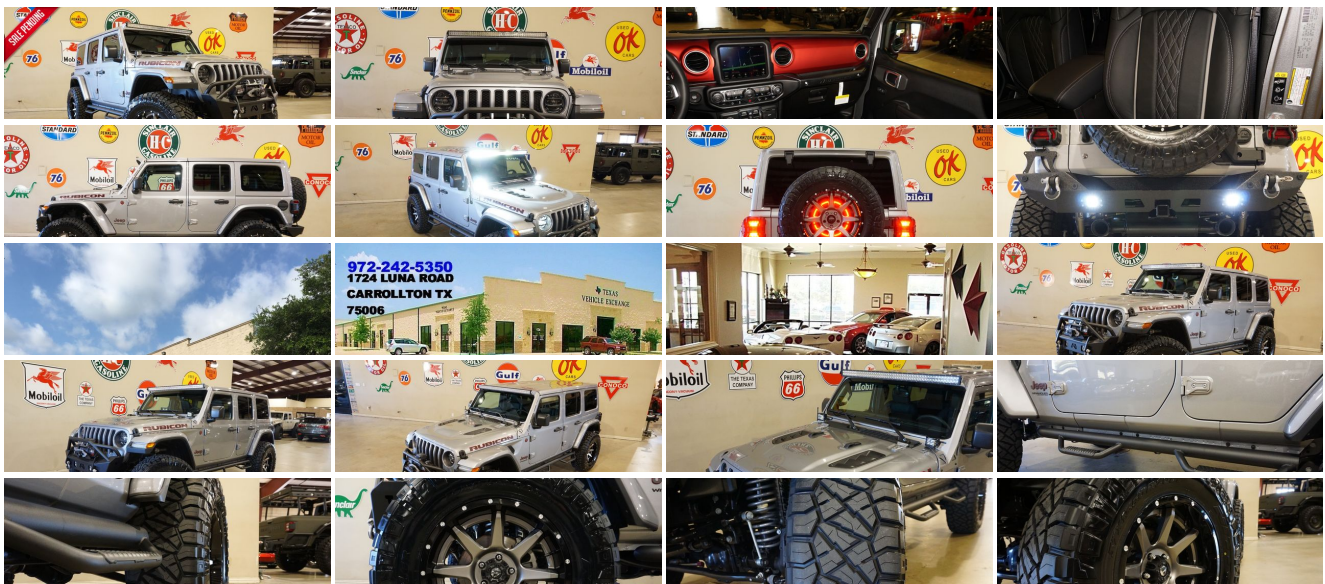

2020 Jeep Wrangler JL Unlimited Rubicon 4X4 LIFTED, BUMPERS, LED'S, NAV, HTD LTH

Our Price \$74,900

View this vehicle on our website at tveauto.com

972-242-5350

1724 Luna Road , Carrollton, TX 75006

Photos
Details
Contact

Specifications:

Year:	2020
VIN:	1C4HJXFG6LW224467
Make:	Jeep
Stock:	224467
Model/Trim:	Wrangler JL Unlimited Rubicon 4X4 LIFTED,BUMPERS,LED'S,NAV,HTD LTH
Condition:	Pre-Owned
Body:	SUV
Exterior:	Billet Silver Metallic Clearcoat
Engine:	ENGINE: 3.6L V6 24V VVT UPG I W/ESS
Interior:	Black Leather
Transmission:	TRANSMISSION: 8-SPEED AUTOMATIC (850RE)
Mileage:	8
Drivetrain:	4 Wheel Drive
Economy:	City 17 / Highway 22

Vehicle Description

NATION WIDE FINANCING

SUBMIT CREDIT APP WWW.TVEAUTO.COM

OR CALL 972-242-5350

"BILLET SILVER METALLIC CLEAR COAT EDITION"

CUSTOM BUILT 2020 JEEP WRANGLER JL UNLIMITED RUBICON 4X4 WITH 24R PACKAGE

UPGRADES INCLUDE:

- * BILLET SILVER METALLIC CLEAR COAT
- * PAINTED TO MATCH 3 PIECE HARD TOP
- * CUSTOM ALEA BLACK LEATHER WITH SILVER STITCHING
- * FACTORY REMOTE START
- * REMOTE PROXIMITY KEYLESS ENTRY
- * COLD WEATHER GROUP
- * LED LIGHTING GROUP
- * SAFETY GROUP
- * FACTORY 8.4 INCH TOUCH SCREEN NAVIGATION WITH HD AM/FM/SIRIUS STEREO & ALPINE PREMIUM AUDIO SYSTEM