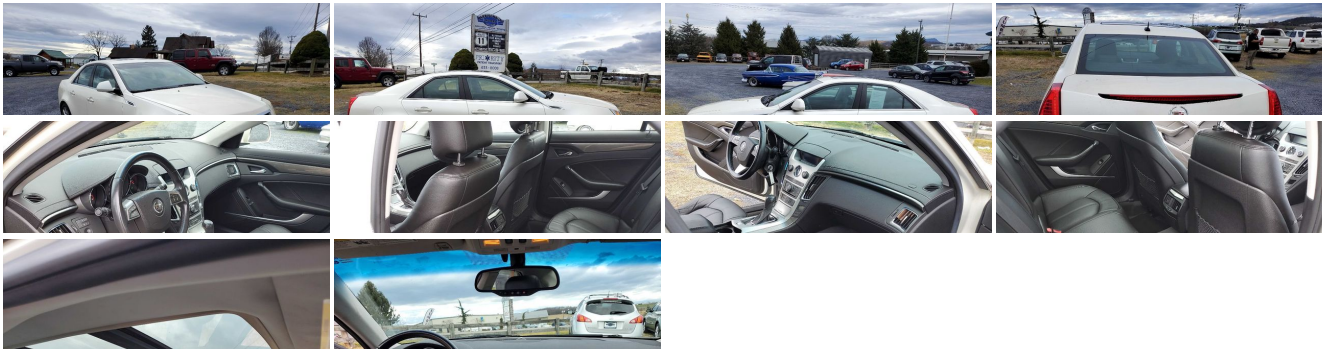

Photos

Details

Contact

Specifications:

Year:	2008
VIN:	1G6DF577780128699
Make:	Cadillac

Stock:	PQB80
Model/Trim:	CTS RWD w/1SA
Condition:	Pre-Owned
Body:	Sedan
Exterior:	WHITE
Engine:	ENGINE, 3.6L VARIABLE VALVE TIMING V6 PFI
Transmission:	TRANSMISSION, 6-SPEED AUTOMATIC
Mileage:	111,465
Drivetrain:	Rear Wheel Drive
Economy:	City 17 / Highway 26

Exterior

- Wheels, 17" x 8" (43.2 cm x 20.3 cm) painted aluminum
- Tires, P235/55R17 H-rated all-season, blackwall- Wipers, front intermittent with washers
- Sunroof, delete
- Headlamps, halogen Tungsten, windshield wiper-activated with Twilight Sentinel and flash-to-pass feature
- Mirrors, outside heated power-adjustable, body-color, manual-folding
- Glass, Solar-Ray light-tinted