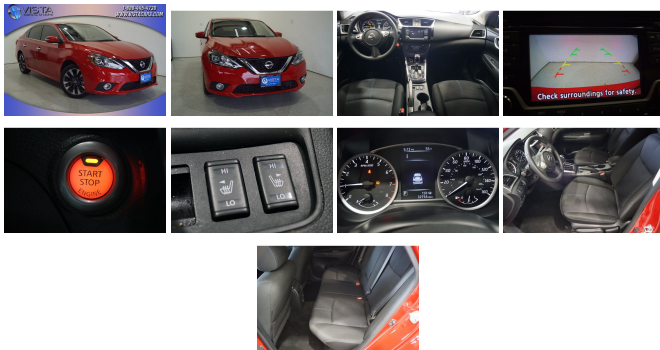

2018 Nissan Sentra SR

View this car on our website at vistacars.com/6756048/ebrochure

Website Price **\$12,890**

Specifications:

Year:	2018
VIN:	3N1AB7APXJY213762
Make:	Nissan
Stock:	JY213762
Model/Trim:	Sentra SR
Condition:	Pre-Owned
Body:	Sedan
Exterior:	Red Alert
Engine:	Engine: 1.8L DOHC 16-Valve 4-Cylinder
Interior:	Charcoal Cloth
Mileage:	32,734
Drivetrain:	Front Wheel Drive
Economy:	City 29 / Highway 37

2018 Nissan Sentra SR

Vista Cars and Trucks - 281-445-1800 - View this car on our website at vistacars.com/6756048/ebrochure

Vehicle History Report : as Of 11/24/2020

 Snapshot

2018 NISSAN SENTRA S/SV/SR/SL

	Damage reported: minor damage
	CARFAX 1-Owner vehicle
	3 Service history records
	Personal vehicle
	Last owned in Texas
	32,734 Last reported odometer reading

FREE CARFAX Report

See the full CARFAX Report for additional information