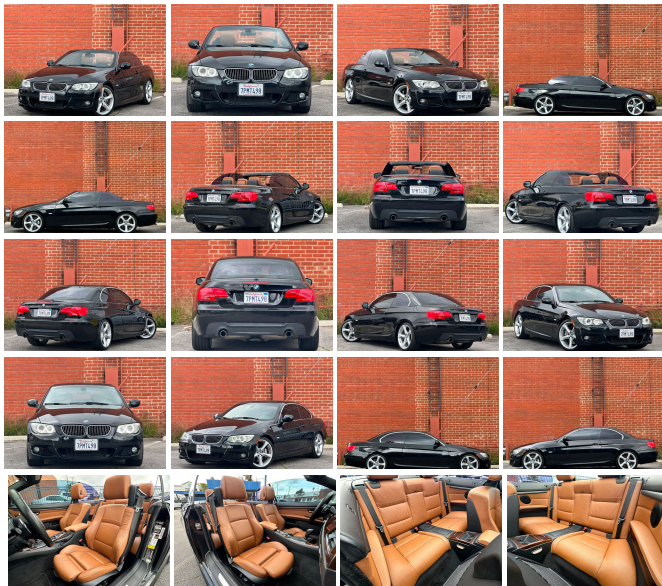

# 2012 BMW 335i M-SPORT

View this car on our website at [stellarautoinc.com/6754487/ebrochure](http://stellarautoinc.com/6754487/ebrochure)

Our Price **\$12,900**

## Specifications:

<b>Year:</b>	2012
<b>VIN:</b>	WBADX7C5XCE744433
<b>Make:</b>	BMW
<b>Stock:</b>	AA1037_12335MSPORT
<b>Model/Trim:</b>	335i M-SPORT
<b>Condition:</b>	Pre-Owned
<b>Body:</b>	Convertible
<b>Exterior:</b>	Black Sapphire Metallic
<b>Engine:</b>	3.0-liter dual overhead cam (DOHC), 24-valve inline turbocharged 300-horsepower 6-cylinder engine with TwinPower Turbo technology, Valvetronic, and Double-VANOS steplessly variable valve timing
<b>Interior:</b>	Saddle Brown Leather
<b>Transmission:</b>	6-SPEED STEPTRONIC AUTOMATIC TRANSMISSION
<b>Mileage:</b>	86,861
<b>Drivetrain:</b>	Rear Wheel Drive
<b>Economy:</b>	City 19 / Highway 28

### SADDLE BROWN, DAKOTA LEATHER SEAT TRIM