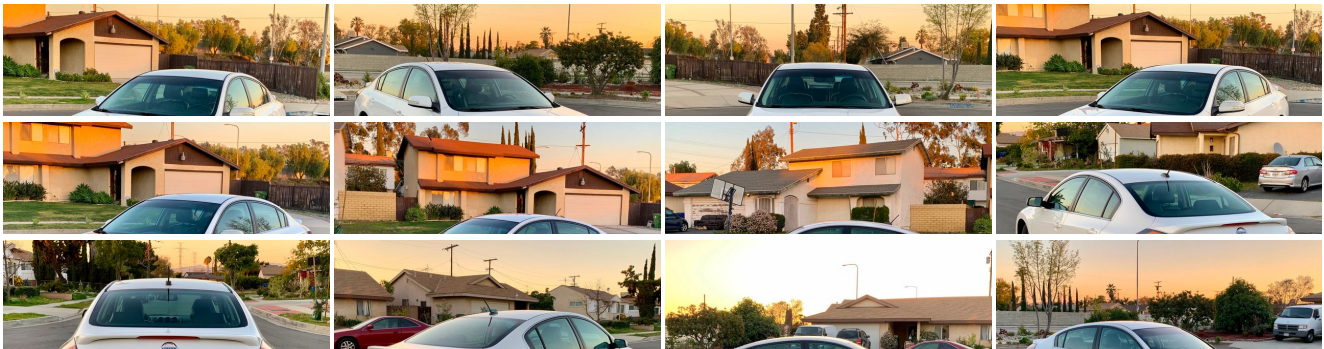

2008 NISSAN ALTIMA 2.5L HYBRID SEDAN NAVIGATION LEATHER SERVICE RECORDS

Contact Sales 310-987-1212

Our Price \$4,990

Retail Value \$5,920

View this vehicle on our website at boutiqueautosales.com

Boutique Auto Sales

[310-987-1212](tel:310-987-1212)

5950 Laurel Canyon Blvd, North Hollywood, CA 91607

Photos

Details

Contact

Specifications:

Year:	2008
VIN:	1N4CL21E88C119716
Make:	NISSAN
Stock:	9716
Model/Trim:	ALTIMA 2.5L HYBRID SEDAN NAVIGATION LEATHER SERVICE RECORDS
Condition:	Pre-Owned
Body:	Sedan
Exterior:	Winter Frost Pearl
Engine:	2.5L DOHC 16-valve I4 engine w/40-hp electric motor
Interior:	Blond Leather
Mileage:	123,080
Drivetrain:	Front Wheel Drive
Economy:	City 35 / Highway 33

Exterior

- Body color bumpers- Body color door handles- Body color front & rear splash guards
- Body color pwr mirrors- Body color side moldings- Halogen headlights
- UV reducing glass w/dark upper windshield band
- Variable intermittent speed-sensitive flat blade windshield wipers w/mist function