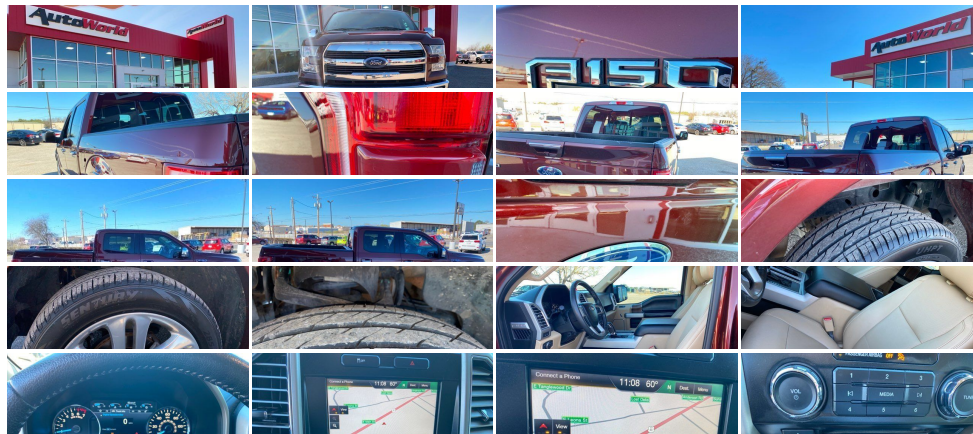

## 2015 Ford F150 Lariat

**Our Price \$27,981**

**Retail Value \$28,981**

View this vehicle on our website at [autoworlduvalde.com](http://autoworlduvalde.com)

Auto World Uvalde

830-275-4484

2401 E Main St, Uvalde, TX 78801

Photos

Details

Contact

### Specifications:

<b>Year:</b>	2015
<b>VIN:</b>	<a href="#">1FTEW1CF8FKE38336</a>
<b>Make:</b>	Ford
<b>Stock:</b>	38336
<b>Model/Trim:</b>	F150 Lariat
<b>Condition:</b>	Pre-Owned
<b>Body:</b>	Pickup Truck
<b>Exterior:</b>	Ruby Red Metallic Tinted Clearcoat
<b>Engine:</b>	ENGINE: 5.0L V8 FFV
<b>Interior:</b>	Medium Light Camel Leather
<b>Transmission:</b>	ELECTRONIC 6-SPEED AUTOMATIC
<b>Mileage:</b>	78,686
<b>Drivetrain:</b>	Rear Wheel Drive