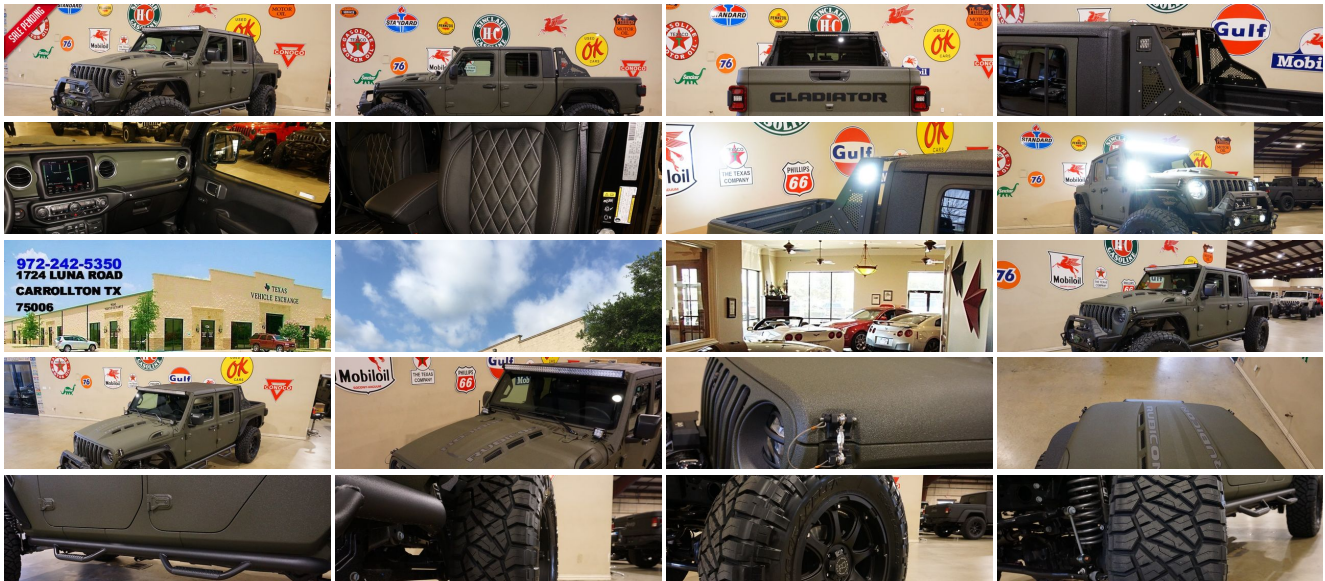

2020 Jeep Gladiator Rubicon 4X4 DUPONT KEVLAR,LIFTED,BUMPERS,LED'S

Our Price \$92,900

View this vehicle on our website at tveauto.com

972-242-5350

1724 Luna Road , Carrollton, TX 75006

Photos
Details
Contact

Specifications:

Year:	2020
VIN:	1C6JTBG0LL158202
Make:	Jeep
Stock:	158202
Model/Trim:	Gladiator Rubicon 4X4 DUPONT KEVLAR,LIFTED,BUMPERS,LED'S
Condition:	Pre-Owned
Body:	Pickup Truck
Exterior:	Green
Engine:	ENGINE: 3.6L V6 24V VVT UPG I W/ESS
Interior:	Black Leather
Transmission:	TRANSMISSION: 8-SPEED AUTOMATIC (850RE)
Mileage:	64
Drivetrain:	4 Wheel Drive
Economy:	City 16 / Highway 22

Vehicle Description

NATION WIDE FINANCING

SUBMIT CREDIT APP WWW.TVEAUTO.COM

OR CALL 972-242-5350

"TANK GREEN EDITION"

CUSTOM BUILT **KEVLAR** 2020 JEEP GLADIATOR RUBICON 4X4 WITH 24R PACKAGE

UPGRADES INCLUDE:

- * FACTORY 8.4 INCH TOUCH SCREEN NAVIGATION WITH HD AM/FM/SIRIUS STEREO & ALPINE PREMIUM AUDIO SYSTEM
- * FACTORY BACK-UP CAMERA
- * U-CONNECT

- * (4.10 AXLE RATIO)
- * 4 BODY ARMOR TRAIL DOORS & RECON MIRRORS