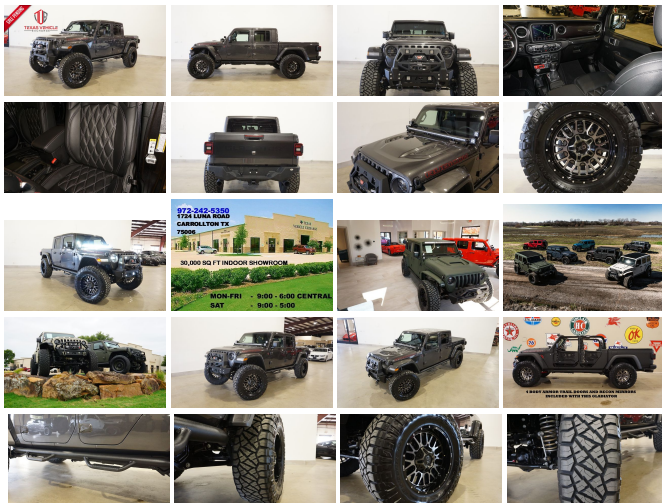

2020 Jeep Gladiator Rubicon 4X4 LIFTED,BUMPERS,LED'S,NAV,20IN WHLS

View this car on our website at tveauto.com/6751203/ebrochure

Our Price **\$74,900**

Specifications:

Year:	2020
VIN:	1C6JTBG9LL151748
Make:	Jeep
Stock:	151748
Model/Trim:	Gladiator Rubicon 4X4 LIFTED,BUMPERS,LED'S,NAV,20IN WHLS
Condition:	Pre-Owned
Body:	Pickup Truck
Exterior:	Granite Crystal Metallic Clearcoat
Engine:	ENGINE: 3.6L V6 24V VVT UPG I W/ESS
Interior:	Black Leather
Transmission:	TRANSMISSION: 8-SPEED AUTOMATIC (850RE)
Mileage:	1,804
Drivetrain:	4 Wheel Drive
Economy:	City 16 / Highway 22

NATION WIDE FINANCING

SUBMIT CREDIT APP WWW.TVEAUTO.COM

OR CALL 972-242-5350

**"GRANITE CRYSTAL METALLIC CLEAR
COAT EDITION"**

CUSTOM BUILT 2020 JEEP GLADIATOR
RUBICON 4X4 WITH 24R PACKAGE

UPGRADES INCLUDE:

- * GRANITE CRYSTAL METALLIC CLEAR COAT
- * PAINTED TO MATCH 3 PIECE HARD TOP
- * CUSTOM ALEA BLACK LEATHER WITH SILVER STITCHING
- * FACTORY REMOTE START
- * REMOTE PROXIMITY KEYLESS ENTRY
- * COLD WEATHER GROUP
- * LED LIGHTING GROUP
- * JEEP ACTIVE SAFETY GROUP
- * TRAILER TOW PACKAGE
- * FACTORY 8.4 INCH TOUCH SCREEN NAVIGATION WITH HD AM/FM/SIRIUS STEREO & ALPINE PREMIUM AUDIO SYSTEM
- * FACTORY BACK-UP CAMERA
- * U-CONNECT
- * (4.10 AXLE RATIO)
- * 4 BODY ARMOR TRAIL DOORS & RECON MIRRORS
- * FAB FOURS "FULL METAL JACKET" STUBBY WINCH BUMPER WITH MODIFIER
- * 4 RIGID INDUSTRIES LED D2 LIGHTS IN FRONT BUMPER
- * FRONT D-RINGS & ISOLATORS (GRANITE CRYSTAL)
- * WARN ZEON 8-S WINCH WITH SYNTHETIC ROPE
- * FACTOR 55 PROLINK (BLACK)
- * FACTORY LED HEADLIGHTS
- * RUGGED RIDGE BLACK HEADLIGHT GUARDS
- * PAINTED TO MATCH FENDER FLARES

Our Location :

2020 Jeep Gladiator Rubicon 4X4 LIFTED,BUMPERS,LED'S,NAV,20IN WHLS
 Texas Vehicle Exchange - 972-242-5350 - View this car on our website at veauto.com/6751203/ebrochure

Installed Options

Interior