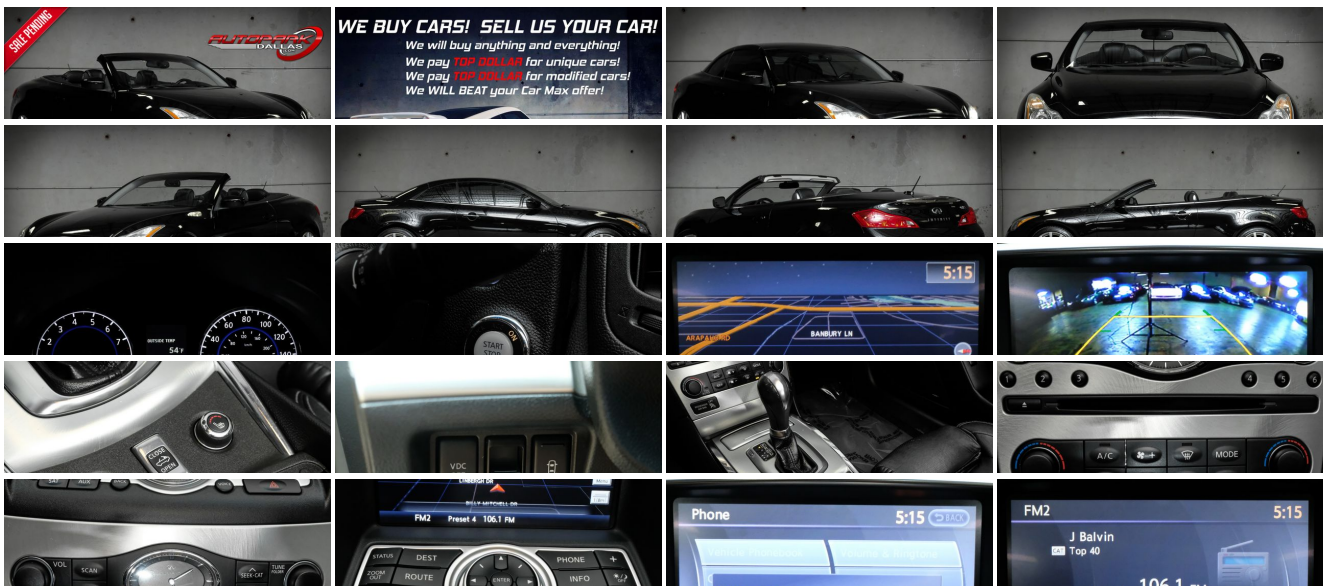

2010 INFINITI G37 Convertible Sport

Website Price $16,995

View this vehicle on our website at autoparkdallas.com

(214) 945-2601

2061 S Stemmons Fwy , Lewisville, TX 75067

- Photos
- Details
- Contact