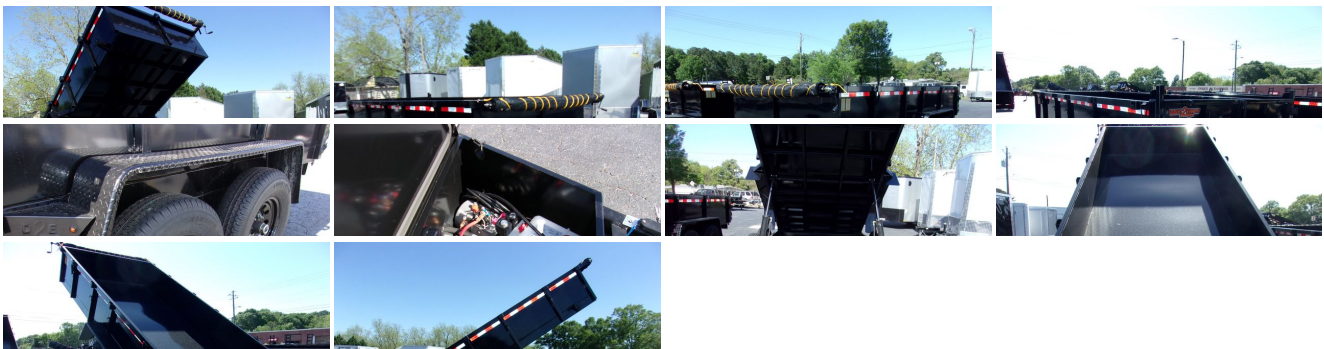

2025 Dump Trailer Down To Earth Dump 7x16 7 Ton

Scott Youngblood 706-342-2242

Our Price \$11,195

View this vehicle on our website at youngbloodmotor.net

Youngblood Tractor

[706-342-2242](tel:706-342-2242)

1600 Athens Highway , Madison, Georgia 30650

Photos

Details

Contact

Specifications:

Year: 2025

VIN: 2099

Make:	Dump Trailer Down To Earth
Model/Trim:	Dump 7x16 7 Ton
Condition:	New
Engine:	0 cc
Exterior:	Black
Mileage:	0
Hours:	0

Vehicle Description

Down To Earth 7x16 Dump with 2Ft Sides- Trailer New- Duel 7000# axles with brakes, adjustable hitch, Rear barn double doors and Spreader Gate, Roll Tarp Included, Fully boxed frame, reinforced tubing and stake pockets on sides and front of trailer for extra support, 10 ply 16 in radial tires, 4 D-Rings, spare tire mount, Duel cylinders for max lift, Ramps to load your equipment, LED lights, Also comes with remote and battery Plus a battery tender to keep you charged. Tail lights come in enclosed box, 9980# Payload Capacity . We carry only the highest quality trailers. Factory warranty. See this and many other trailers at Youngblood Motor Company 1600 Athens Hwy. Madison, Ga. 30650 Ph. 706-342-2242 <http://youngbloodtrailers.com/>- Financing Available 6x10, 6x12,7x12 and 7x14 Dumps 5 and 7 ton available in stock. Largest selection around!