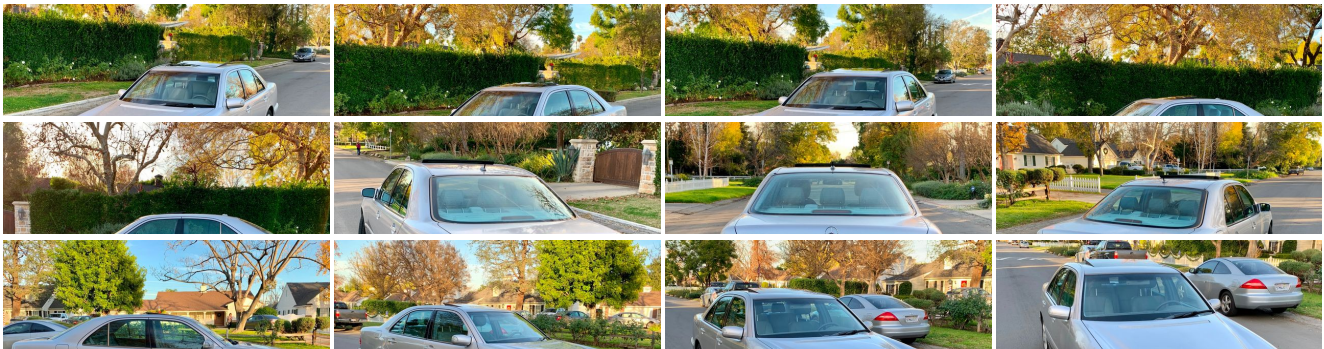

2002 MERCEDES-BENZ E320 62K MLS 1-OWNER 2-SETS OF KEYS SUNROOF SERVICE RECORDS

Contact Sales 310-987-1212

Our Price \$5,990

Retail Value \$7,890

View this vehicle on our website at boutiqueautosales.com

Boutique Auto Sales

[310-987-1212](tel:310-987-1212)

5950 Laurel Canyon Blvd, North Hollywood, CA 91607

Photos

Details

Contact

Specifications:

Year:	2002
VIN:	WDBJF65J62B458428
Make:	MERCEDES-BENZ
Stock:	8428
Model/Trim:	E320 62K MLS 1-OWNER 2-SETS OF KEYS SUNROOF SERVICE RECORDS
Condition:	Pre-Owned
Body:	Sedan
Exterior:	Brilliant Silver Metallic
Engine:	3.2L SOHC SMPi 18-valve aluminum-alloy V6 engine
Interior:	Ash Leather
Mileage:	62,196
Drivetrain:	Rear Wheel Drive
Economy:	City 20 / Highway 28