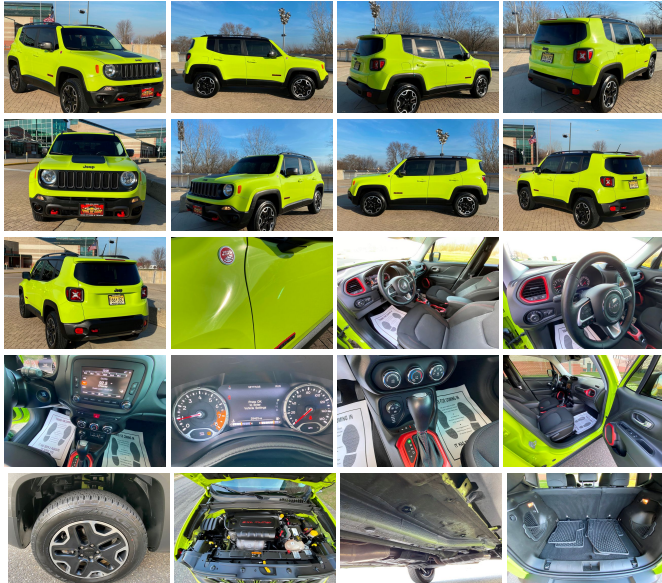

## 2017 JEEP RENEGADE TRAILHAWK 4X4 ONLY 29K MILES LIKE NEW HYPERGREEN

View this car on our website at [njtruckking.com/6740914/ebrochure](http://njtruckking.com/6740914/ebrochure)

Our Price **\$19,900**

**Specifications:**

**Year:** 2017  
**VIN:** ZACCJBCB2HPG43992  
**Make:** JEEP RENEGADE TRAILHAWK  
**Model/Trim:** 4X4 ONLY 29K MILES LIKE NEW HYPERGREEN  
**Condition:** Pre-Owned  
**Body:** SUV  
**Exterior:** Green  
**Engine:** ENGINE: 2.4L I4 MULTIAIR  
**Interior:** Black  
**Mileage:** 29,463  
**Drivetrain:** 4 Wheel Drive  
**Economy:** City 21 / Highway 29

LIKE NEW CONDITION

RARE COLOR

2017 JEEP RENEGADE TRAILHAWK

~TRAILHAWK EDITION~

~RARE HYPERGREEN~

2.4L 4-CYLINDER

AUTOMATIC TRANSMISSION

(ONLY 29,463 ORIGINAL / ACTUAL MILES )

LIKE NEW CONDITION

1-OWNER

THIS WAS OUR PERSONAL COMPANY CAR

CLEAN CARFAX

GARAGE KEPT SINCE NEW

BEST COLOR COMBO

NAVIGATION / SIRIUS RADIO / BLUETOOTH

HEATED SEATS / STEERING WHEEL